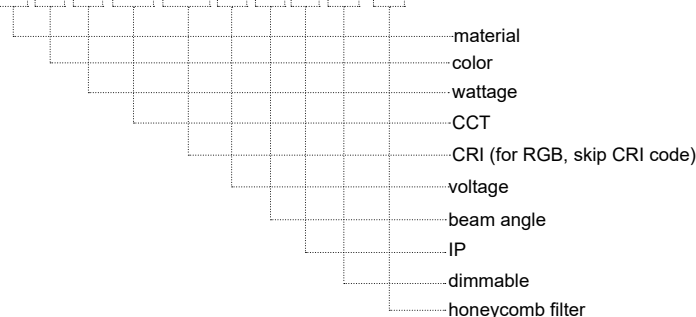

TUBE 1 R60X80 BASE

ΠΕΡΙΕΧΟΜΕΝΑ / CONTENT

Tube 1 R60x80 Base datasheet	1
manual	2

ΚΩΔΙΚΟΣ / CODE

TUBEBS- / TUBE1BS- XX XX XX XXX XXX XX XX XX XX XX

TUBE 1 R60X80 BASE (TUBEBS-) / Datasheet

Tube 1 Shadow Base (TUBE1BS-)

general information

application	Outdoor / Surface Mounted
direction of mounting	Wall
led type	LED/GU10
life time	50.000 hrs
warranty	3 years
origin	Made in Greece

Για την επιλογή φίλτρου honeycomb προσθέστε στο τέλος του κωδικού (-HC)

material	color	wattage	CCT	CRI	voltage	beam angle	IP	dimmable	honeycomb
Aluminium (01)	Anodised (AL)	3W	2700K (27K)	Ra80 (80)	12VDC (V1)	3° (3D)	IP65 (65)	Yes (D)	Yes (HC)
INOX (02)	Black (BL)	4W	3000K (30K)	Ra90 (90)	24VDC (V2)	8° (8D)	IP67 (67)	No (L)	No (L)
Brass (03)	White (WH)	5W	4000K (40K)		230VAC (V3)	15° (15D)			
	RAL colors (RL)	6W	5000K (50K)		350mA (V4)	20° (20D)			
	Nickel plating (NK)	8W	6000K (60K)		GU10 (GU)	35° (35D)			
	No color (L)		(R) / (G) / (B) / (A)			45° (45D)			
			RGB (C1)						
			RGBW (C2)						