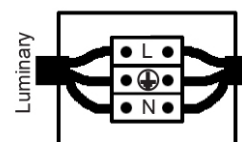

1.

2.

3.

Συνδέστε το καλώδιο του φωτιστικού με την ηλεκτρική παροχή. / Connect the cable of the luminaire with the electrical supply.

4.

Εφαρμογή στον τοίχο / Application on the wall

5.

Εφαρμόστε το φωτιστικό στην τοποθετημένη βάση και βιδώστε το πάνω της με δεξιόστροφη περιστροφή μέχρι να σταθεροποιηθεί. / Apply the lamp to the mounted base and tighten it with a clockwise rotation until it is firmly stabilized on the base.