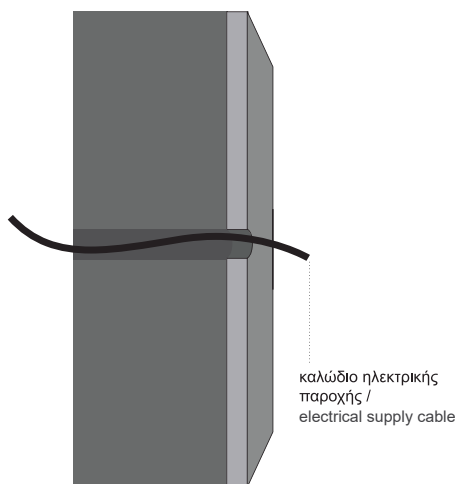

1.

2.

3.

Συνδέστε το καλώδιο του φωτιστικού με την ηλεκτρική παροχή. / Connect the cable of the luminaire with the electrical supply.

4.

Εφαρμογή στον τοίχο / Application on the wall

5.

Εφαρμόστε το φωτιστικό στην τοποθετημένη βάση και βιδώστε το πάνω της με δεξιόστροφη περιστροφή μέχρι να σταθεροποιηθεί. / Apply the lamp to the mounted base and tighten it with a clockwise rotation until it is firmly stabilized on the base.