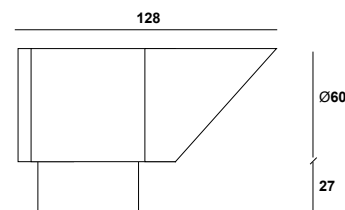

TUBE 1 R60X80 BASE

ΠΕΡΙΕΧΟΜΕΝΑ / CONTENT

Tube 1 R60x80 Base datasheet	1
manual	2

ΚΩΔΙΚΟΣ / CODE

TUBEBS- / TUBE1BS- XX XX XX XXX XXX XX XX XX XX XX

TUBE 1 R60X80 BASE (TUBEBS-) / Datasheet

Tube 1 Shadow Base (TUBE1BS-)

material	color	wattage	CCT	CRI	voltage	beam angle	IP	dimmable	honeycomb
Aluminium (01)	Anodised (AL)	3W	2700K (27K)	Ra80 (80)	12VDC (V1)	3° (3D)	IP65 (65)	Yes (D)	Yes (HC)
INOX (02)	Black (BL)	4W	3000K (30K)	Ra90 (90)	24VDC (V2)	8° (8D)	IP67 (67)	No (L)	No (L)
Brass (03)	White (WH)	5W	4000K (40K)		230VAC (V3)	15° (15D)			
	RAL colors (RL)	6W	5000K (50K)		350mA (V4)	20° (20D)			
	Nickel plating (NK)	8W	6000K (60K)		GU10 (GU)	35° (35D)			
	No color (L)		(R) / (G) / (B) / (A)			45° (45D)			
			RGB (C1)						
			RGBW (C2)						