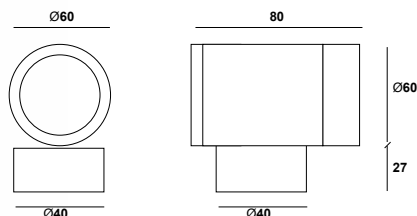

TUBE 1 R60X80 BASE

ΠΕΡΙΕΧΟΜΕΝΑ / CONTENT

Tube 1 R60x80 Base datasheet	1
manual	2

ΚΩΔΙΚΟΣ / CODE

TUBEBS- / TUBE1BS- XX XX XX XXX XXX XX XX XX XX XX

TUBE 1 R60X80 BASE (TUBEBS-) / Datasheet

Tube 1 Shadow Base (TUBE1BS-)

general information

application	Outdoor / Surface Mounted
direction of mounting	Wall
led type	LED/GU10
life time	50.000 hrs
warranty	3 years
origin	Made in Greece

Για την επιλογή φίλτρου honeycomb προσθέστε στο τέλος του κωδικού (-HC)

material	color	wattage	CCT	CRI	voltage	beam angle	IP	dimmable	honeycomb
Aluminium (01)	Anodised (AL)	3W	2700K (27K)	Ra80 (80)	12VDC (V1)	3° (3D)	IP65 (65)	Yes (D)	Yes (HC)
INOX (02)	Black (BL)	4W	3000K (30K)	Ra90 (90)	24VDC (V2)	8° (8D)	IP67 (67)	No (L)	No (L)
Brass (03)	White (WH)	5W	4000K (40K)		230VAC (V3)	15° (15D)			
	RAL colors (RL)	6W	5000K (50K)		350mA (V4)	20° (20D)			
	Nickel plating (NK)	8W	6000K (60K)		GU10 (GU)	35° (35D)			
	No color (L)		(R) / (G) / (B) / (A)			45° (45D)			
			RGB (C1)						
			RGBW (C2)						