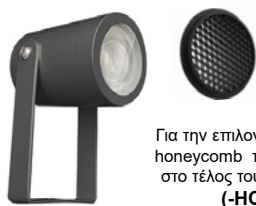

Για την επιλογή φίλτρου honeycomb προσθέστε στο τέλος του κωδικού (-HC)

application	Outdoor / Surface mounted
direction of mounting	Ceiling / Wall / Ground
incl. cable	Yes
electric gear	Not included
led type	XTE/XRE/XPE/NICHIA/GU10
life time	50.000 hrs
warranty	3 / 5 years
origin	Made in Greece

material	color	wattage	CCT	CRI	voltage	beam angle	IP	dimmable	honeycomb
Aluminium (01)	Anodised (AL)	3W	2700K (27K)	Ra80 (80)	12VDC (V1)	3° (3D)	IP65 (65)	Yes (D)	Yes (HC)
INOX (02)	Black (BL)	4W	3000K (30K)	Ra90 (90)	24VDC (V2)	8° (8D)	IP67 (67)	No (L)	No (L)
Brass (03)	White (WH)	5W	4000K (40K)		230VAC (V3)	15° (15D)			
	RAL colors (RL)	6W	5000K (50K)		350mA (V4)	20° (20D)			
	No color (L)	8W	6000K (60K)		GU10 (GU)	35° (35D)			
		9W	(R) / (G) / (B) / (A)			45° (45D)			
		10W	RGB (C1)						
		15W	RGBWW (C2)						
			RGBCW (C3)						