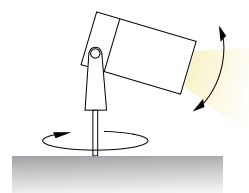

Πάσσαλος Φ10 L200
M5 Brass
Κωδ. / Cod. :
24010205-010

Για τοποθέτηση στο έδαφος