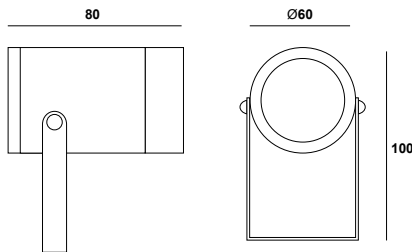

TUBE RR R60X80

ΠΕΡΙΕΧΟΜΕΝΑ / CONTENT

datasheet	1
accessories	2
manual	3

ΚΩΔΙΚΟΣ / CODE

TUBE- / TUBE2- XX XX XX XXX XXX XX XX XX XX XX

TUBE RR R60X80 (TUBE-) / Datasheet

Tube RR R60x80 2 (TUBE2-)

general information

material	color	wattage	CCT	CRI	voltage	beam angle	IP	dimmable	honeycomb
Aluminium (01)	Anodised (AL)	3W	2700K (27K)	Ra80 (80)	12VDC (V1)	3° (3D)	IP65 (65)	Yes (D)	Yes (HC)
INOX (02)	Black (BL)	4W	3000K (30K)	Ra90 (90)	24VDC (V2)	8° (8D)	IP67 (67)	No (L)	No (L)
Brass (03)	White (WH)	5W	4000K (40K)		230VAC (V3)	15° (15D)			
	RAL colors (RL)	6W	5000K (50K)		350mA (V4)	20° (20D)			
	No color (L)	8W	6000K (60K)		GU10 (GU)	35° (35D)			
		9W	(R) / (G) / (B) / (A)			45° (45D)			
		10W	RGB (C1)						
		15W	RGBWW (C2)						
			RGBCW (C3)						