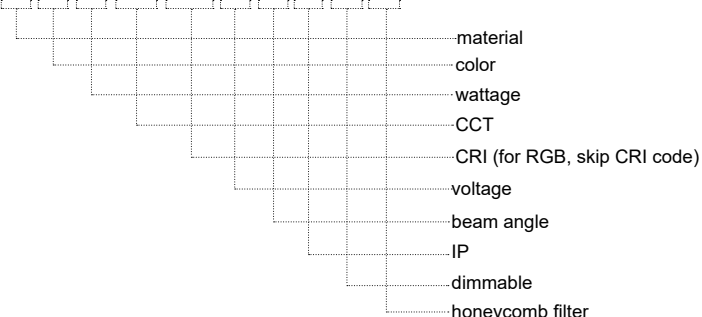

TUBE RR R60X80

ΠΕΡΙΕΧΟΜΕΝΑ / CONTENT

datasheet	1
accessories	2
manual	3

ΚΩΔΙΚΟΣ / CODE

TUBE- / TUBE2- XX XX XX XXX XXX XX XX XX XX XX

TUBE RR R60X80 (TUBE-) / Datasheet

Tube RR R60x80 2 (TUBE2-)

general information

material	color	wattage	CCT	CRI	voltage	beam angle	IP	dimmable	honeycomb
Aluminium (01)	Anodised (AL)	3W	2700K (27K)	Ra80 (80)	12VDC (V1)	3° (3D)	IP65 (65)	Yes (D)	Yes (HC)
INOX (02)	Black (BL)	4W	3000K (30K)	Ra90 (90)	24VDC (V2)	8° (8D)	IP67 (67)	No (L)	No (L)
Brass (03)	White (WH)	5W	4000K (40K)		230VAC (V3)	15° (15D)			
	RAL colors (RL)	6W	5000K (50K)		350mA (V4)	20° (20D)			
	No color (L)	8W	6000K (60K)		GU10 (GU)	35° (35D)			
		9W	(R) / (G) / (B) / (A)			45° (45D)			
		10W	RGB (C1)						
		15W	RGBWW (C2)						
			RGBCW (C3)						