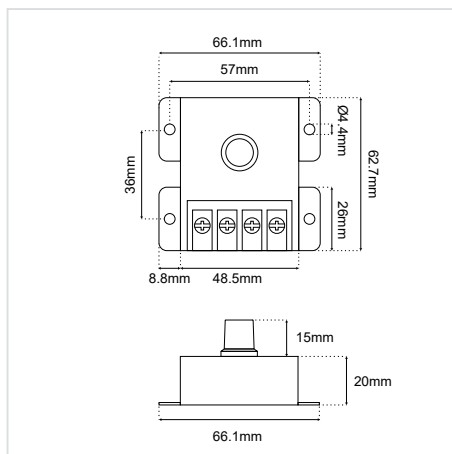

# LED DIMMER 30A DC12-24V 1CH

SKU: E9080401-001

## GENERAL INFORMATION

DIMENSIONS (L×W×H)	62.7 × 66.1 × 35 mm
WEIGHT	132g
APPLICATIONS	Mainly used to adjust single color LED light lamps and LED strips. Χρησιμοποιείται κυρίως για τη ρύθμιση μονόχρωμων λαμπτήρων LED και ταινιών LED.

## INPUT

VOLTAGE	12-24VDC
MAX LOAD CURRENT	30A

## OUTPUT

CHANNELS	1
POWER	12V<360W, 24V<720W
STATIC POWER CONSUMPTION	1W