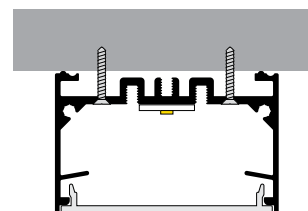

ALUMINIUM PROFILE 55×35mm ACCESSORIES

COVERS

ΕΠΙΤΟΙΧΗ ΤΟΠΟΘΕΤΗΣΗ SURFACE MOUNTED INSTALLATION

END CAPS

ΚΡΕΜΑΣΤΗ ΤΟΠΟΘΕΤΗΣΗ PENDANT INSTALLATION

HANGING KIT

END CAPS