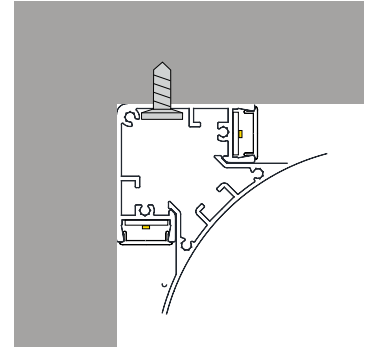

# ALUMINIUM PROFILE ANGLE 40 CURVE WITH BASE

ΚΩΔΙΚΟΣ / CODE

00010803-047

## General information

Application	Indoor - Outdoor / Surface Mounted
Material	Extruded Aluminium
Available colors	Anodised / Black / White / RAL
Visible dimensions (W×H)	61 × 61 mm
Max available length	2000 mm
Weight	1090 gr/m

### End cap Curved for profile Angle 40

SKU 82010803-097