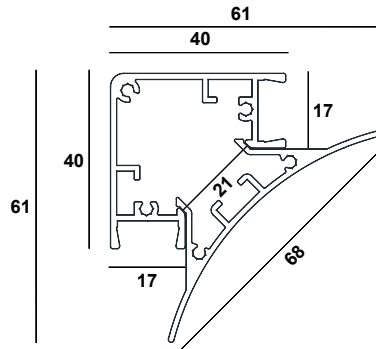

# ALUMINIUM PROFILE ANGLE 40 CURVE WITH BASE

ΚΩΔΙΚΟΣ / CODE

00010803-047

## General information

Application	Indoor - Outdoor / Surface Mounted
Material	Extruded Aluminium
Available colors	Anodised / Black / White / RAL
Visible dimensions (W×H)	61 × 61 mm
Max available length	2000 mm
Weight	1090 gr/m

### End cap Curved for profile Angle 40

SKU 82010803-097