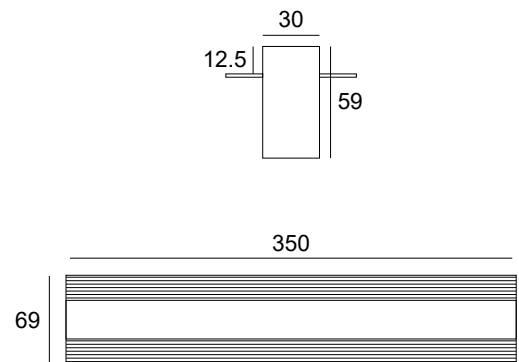

POWER SUPPLY MAGNETIC MINI RECESSED 100W 24V

ΚΩΔΙΚΟΣ / CODE

00010103-008 (Black)

00010103-009 (White)

POWER SUPPLY MAGNETIC MINI RECESSED 100W 24V / Datasheet

General information

Color	Black / White
Application	For Magnetic Mini Recessed Track
Material	Aluminium
Wattage	100W
Voltage	24V
Visible dimensions (L xW xH)	350 x 69 x 59mm
Origin	Greece