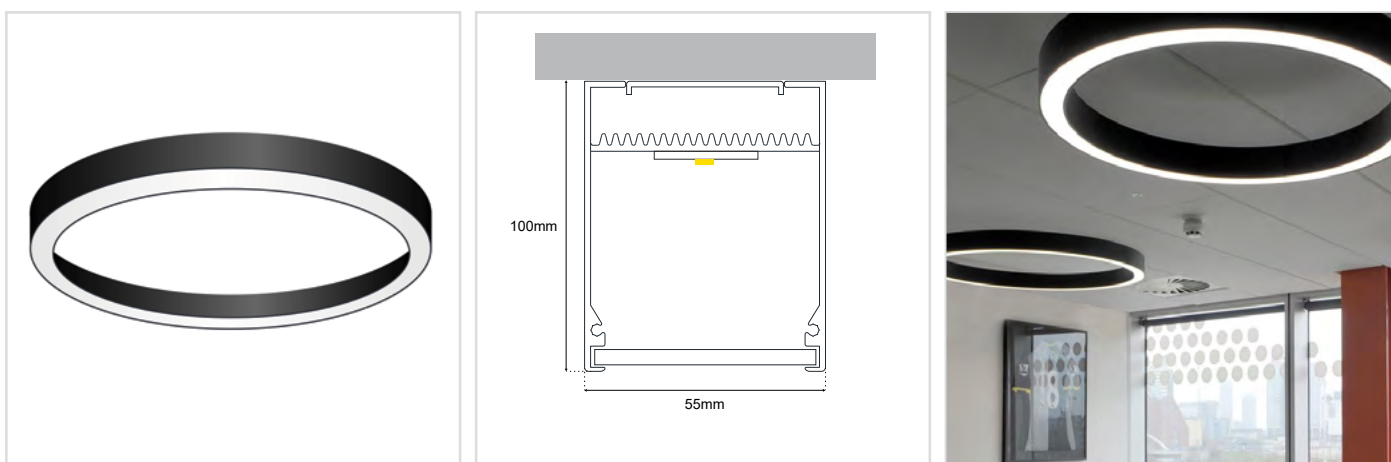

CIRCLE SURFACE 55×100

SKU: C55100-SF - XX-XX-XX-XX-XX-XX

ΠΕΡΙΕΧΟΜΕΝΑ / CONTENTS

DATASHEET 1
 PRODUCT CODE GENERATOR 2
 LUMEN OUTPUT TABLES 3
 MANUAL FOR SURFACE MOUNTED INSTALLATION 4

DATASHEET

GENERAL INFORMATION

APPLICATION	Indoor
DIRECTION OF MOUNTING	Ceiling / Wall
MATERIAL	Extruded aluminium
PCB DETAILS	Zhaga-Compliant Dimensions
PROFILE DIMENSIONS (W×H)	55 × 100mm
IP RATING	IP20
CRI	Ra>80 (Ra>90 on request)
VOLTAGE	230VAC
DIMMING OPTIONS	Push / DALI / TRIAC 0/1-10V / CASAMBI / Analog 0/1-10V
LUMEN OUTPUT / W	Up to 195 Lm/W
LIFE TIME	75000 hours
WARRANTY	5 years
ORIGIN	Greece