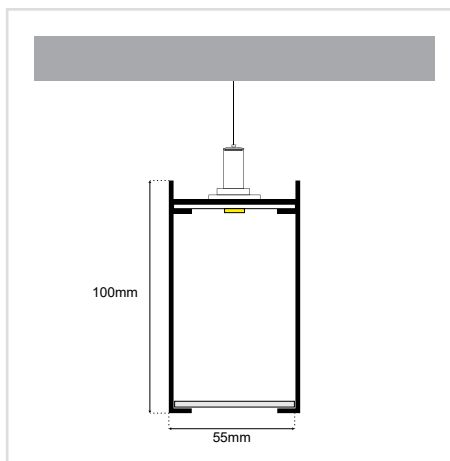

CIRCLE SUSPENDED 55×100

ΠΕΡΙΕΧΟΜΕΝΑ / CONTENTS

DATASHEET	1
PRODUCT CODE GENERATOR	2
LUMEN OUTPUT TABLES	3
MANUAL FOR SUSPENDED INSTALLATION	4

SKU: **SC55100-SPD - XX-XX-XX-XX-XX-XX**

DATASHEET

GENERAL INFORMATION

APPLICATION	Indoor / Suspended
DIRECTION OF MOUNTING	Ceiling
MATERIAL	Extruded aluminium
PCB DETAILS	Zhaga-Compliant Dimensions
PROFILE DIMENSIONS (W×H)	55 × 100mm
IP RATING	IP20
CRI	Ra>80 (Ra>90 on request)
VOLTAGE	230VAC
DIMMING OPTIONS	Push / DALI / TRIAC 0/1-10V / CASAMBI / Analog 0/1-10V
LUMEN OUTPUT / W	Up to 195 Lm/W
LIFE TIME	75000 hours
WARRANTY	5 years
ORIGIN	Greece

1A (13,5 W/m) | 1B (20 W/m)

2A (40,5 W/m) | 2B (60,5 W/m)

c. ΔΙΑΜΕΤΡΟΣ | DIAMETER

Διατίθεται και σε μήκη έως 600cm. | Available in lengths up to 600cm.

-50cm-	-60cm-	-70cm-	-80cm-	-90cm-
-100cm-	-110cm-	-120cm-	-130cm-	-140cm-
-150cm-	-160cm-	-170cm-	-180cm-	