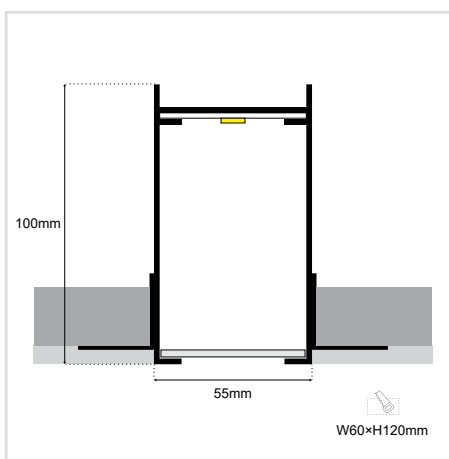

### GENERAL INFORMATION

APPLICATION	Indoor / Recessed Trimless
DIRECTION OF MOUNTING	Ceiling / Wall
MATERIAL	Extruded aluminium
PCB DETAILS	Zhaga-Compliant Dimensions
PROFILE DIMENSIONS (W×H)	55 × 100mm
CUT-OUT DIMENSIONS (W×H)	60 × 120mm
IP RATING	IP20
CRI	Ra>80 (Ra>90 on request)
VOLTAGE	230VAC
LUMEN OUTPUT / W	Up to 195 Lm/W
LIFE TIME	75000 hours
WARRANTY	5 years
ORIGIN	Greece