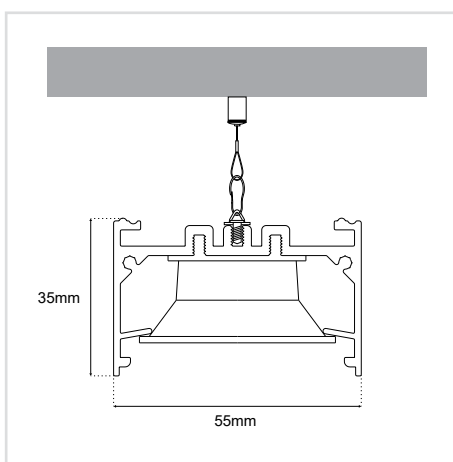

DARK LENA SUSPENDED 55×35

ΠΕΡΙΕΧΟΜΕΝΑ / CONTENTS

DATASHEET	1
PRODUCT CODE GENERATOR	2
LUMEN OUTPUT TABLES	3
MANUAL	5

SKU: **SD5535-SPD** - XX-XX-XX-XX-XX-XX-XX-XX

DATASHEET

GENERAL INFORMATION

APPLICATION	Indoor / Suspended
DIRECTION OF MOUNTING	Ceiling
MATERIAL	Extruded aluminium / Plastic
PCB DETAILS	SMD light & dark 7×1
PROFILE DIMENSIONS (W×H)	55 × 35mm
IP RATING	IP20
CRI	Ra>80 (Ra>90 on request)
VOLTAGE	230VAC
DIMMING OPTIONS	Push / DALI / TRIAC 0/1-10V / CASAMBI / Analog 0/1-10V
LUMEN OUTPUT / W	Up to 205 Lm/W
LIFE TIME	90000 hours
WARRANTY	5 years
ORIGIN	Greece

	
1A (23 W/m)	1B (34 W/m)

c. ΜΗΚΟΣ | LENGTH

Διατίθεται και σε μήκη πολλαπλάσια των 28 εκατοστών έως ~600cm. | Available in lengths multiple of 28 centimeters up to ~600cm.

-56.5cm-	-84.5cm-	-112.5cm-	-140.5cm-	-168.5cm-	-196.5cm-	-224.5cm-	-252.5cm-
-280.5cm-	-308.5cm-	-336.5cm-	-364.5cm-	-392.5cm-	-420.5cm-	-448.5cm-	