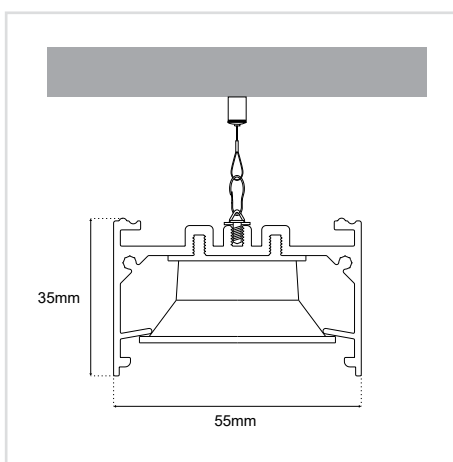

DARK LENA SUSPENDED 55×35

ΠΕΡΙΕΧΟΜΕΝΑ / CONTENTS

DATASHEET	1
PRODUCT CODE GENERATOR	2
LUMEN OUTPUT TABLES	3
MANUAL	5

SKU: **SD5535-SPD** - XX-XX-XX-XX-XX-XX-XX-XX

DATASHEET

GENERAL INFORMATION

APPLICATION	Indoor / Suspended
DIRECTION OF MOUNTING	Ceiling
MATERIAL	Extruded aluminium / Plastic
PCB DETAILS	SMD light & dark 7×1
PROFILE DIMENSIONS (W×H)	55 × 35mm
IP RATING	IP20
CRI	Ra>80 (Ra>90 on request)
VOLTAGE	230VAC
DIMMING OPTIONS	Push / DALI / TRIAC 0/1-10V / CASAMBI / Analog 0/1-10V
LUMEN OUTPUT / W	Up to 205 Lm/W
LIFE TIME	90000 hours
WARRANTY	5 years
ORIGIN	Greece

1A (23 W/m)

1B (34 W/m)

c. ΜΗΚΟΣ | LENGTH

Διατίθεται και σε μήκη πολλαπλάσια των 28 εκατοστών έως ~600cm. | Available in lengths multiple of 28 centimeters up to ~600cm.

-56.5cm-	-84.5cm-	-112.5cm-	-140.5cm-	-168.5cm-	-196.5cm-	-224.5cm-	-252.5cm-
-280.5cm-	-308.5cm-	-336.5cm-	-364.5cm-	-392.5cm-	-420.5cm-	-448.5cm-	