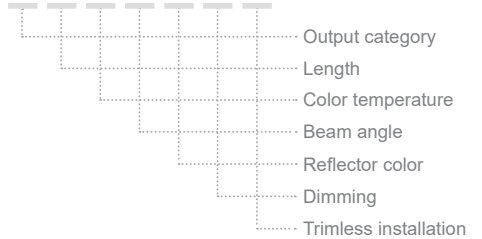

DARK LENA TRIMLESS 55×35

ΠΕΡΙΕΧΟΜΕΝΑ / CONTENTS

DATASHEET	1
PRODUCT CODE GENERATOR	2
LUMEN OUTPUT TABLES	4
MANUAL FOR TRIMLESS INSTALLATION	6

SKU: TD5535-TR- XX-XX-XX-XX-XX-XX-XX

DATASHEET

	χωνευτή τοποθέτηση με γωνιόκρανο αλουμινίου Trimless Installation with aluminium angular W57×H95×L mm	
	χωνευτή τοποθέτηση με πλαστικό γωνιόκρανο Trimless Installation with plastic angular W57×H40×L mm	

GENERAL INFORMATION

APPLICATION	Indoor / Recessed Trimless
DIRECTION OF MOUNTING	Ceiling / Wall
MATERIAL	Extruded aluminium / Plastic
PCB DETAILS	SMD light & dark 7×1
PROFILE DIMENSIONS (W×H)	55 × 35mm