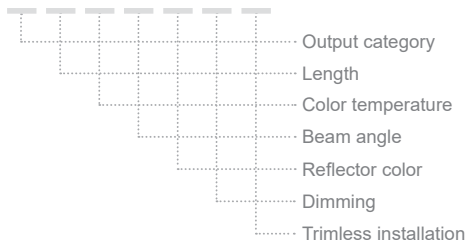

DARK LENA TRIMLESS 55×35

ΠΕΡΙΕΧΟΜΕΝΑ / CONTENTS

DATASHEET	1
PRODUCT CODE GENERATOR	2
LUMEN OUTPUT TABLES	4
MANUAL FOR TRIMLESS INSTALLATION	6

SKU: TD5535-TR- XX-XX-XX-XX-XX-XX-XX