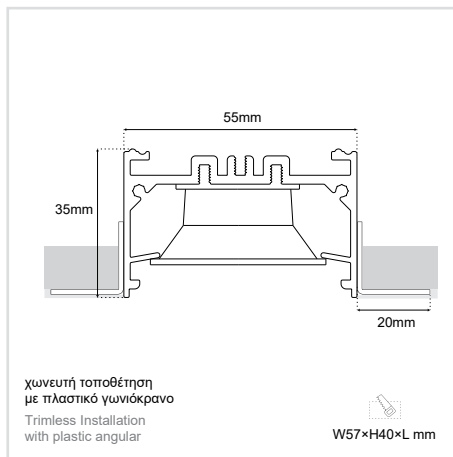

DATASHEET

GENERAL INFORMATION

APPLICATION	Indoor / Recessed Trimless
DIRECTION OF MOUNTING	Ceiling / Wall
MATERIAL	Extruded aluminium / Plastic
PCB DETAILS	SMD light & dark 7×1
PROFILE DIMENSIONS (W×H)	55 × 35mm