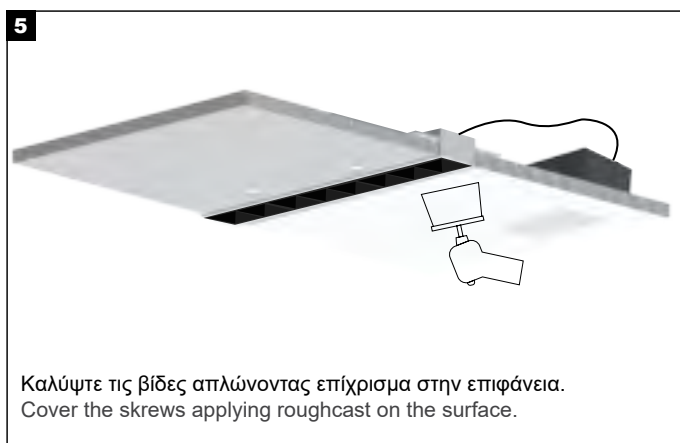

Warning: Avoid connecting too many luminaires in parallel to a single power supply unit to prevent overloading.

ΤΟΠΟΘΕΤΗΣΗ ΜΕ ΓΩΝΙΟΚΡΑΝΟ ΑΛΟΥΜΙΝΙΟΥ APPLICATION WITH ALUMINIUM ANGULAR

DARK LENA TRIMLESS 55×35 MANUAL