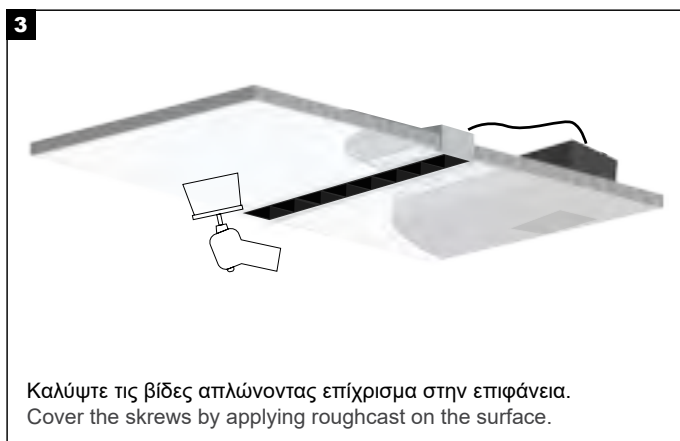

DARK LENA TRIMLESS 55×35 MANUAL

ΤΟΠΟΘΕΤΗΣΗ ΜΕ ΠΛΑΣΤΙΚΟ ΓΩΝΙΟΚΡΑΝΟ APPLICATION WITH PLASTIC ANGULAR

Η αντικατάσταση των φακών γίνεται με εργαλεία
Lens replacement is done with tools