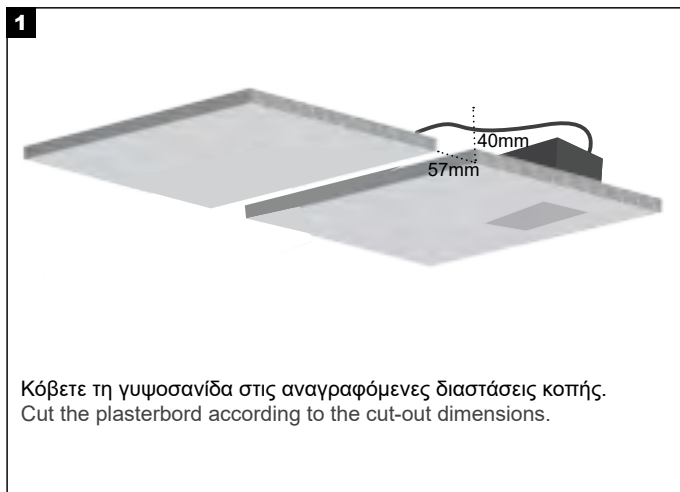

DARK LENA TRIMLESS 55×35 MANUAL

ΤΟΠΟΘΕΤΗΣΗ ΜΕ ΠΛΑΣΤΙΚΟ ΓΩΝΙΟΚΡΑΝΟ APPLICATION WITH PLASTIC ANGULAR

Η αντικατάσταση των φακών γίνεται με εργαλεία
Lens replacement is done with tools