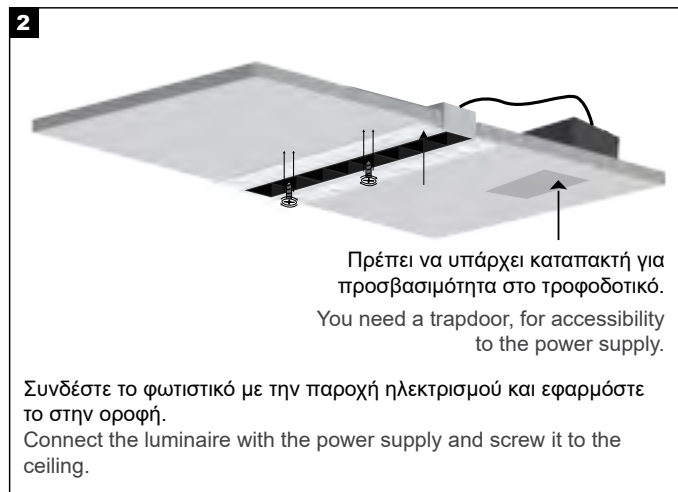

DARK LENA TRIMLESS 55×35 MANUAL

ΤΟΠΟΘΕΤΗΣΗ ΜΕ ΠΛΑΣΤΙΚΟ ΓΩΝΙΟΚΡΑΝΟ APPLICATION WITH PLASTIC ANGULAR

Η αντικατάσταση των φακών γίνεται με εργαλεία
Lens replacement is done with tools