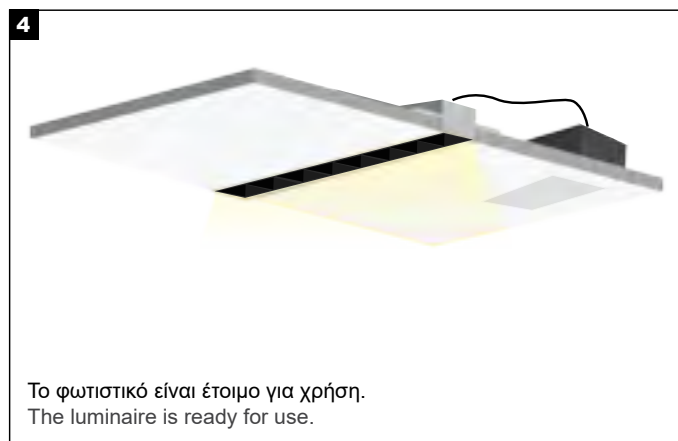

DARK LENA TRIMLESS 55×35 MANUAL

ΤΟΠΟΘΕΤΗΣΗ ΜΕ ΠΛΑΣΤΙΚΟ ΓΩΝΙΟΚΡΑΝΟ APPLICATION WITH PLASTIC ANGULAR

Η αντικατάσταση των φακών γίνεται με εργαλεία
Lens replacement is done with tools