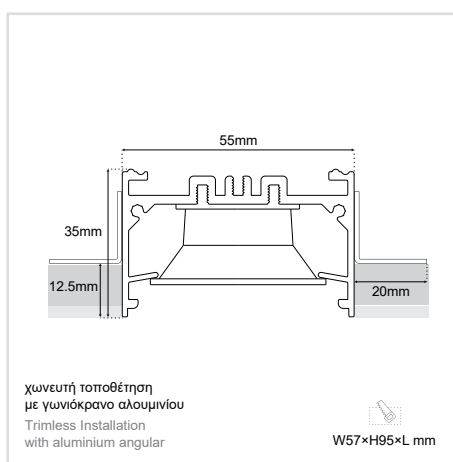

DATASHEET

GENERAL INFORMATION

APPLICATION	Indoor / Recessed Trimless
DIRECTION OF MOUNTING	Ceiling / Wall
MATERIAL	Extruded aluminium / Plastic
PCB DETAILS	SMD light & dark 7×1
PROFILE DIMENSIONS (W×H)	55 × 35mm