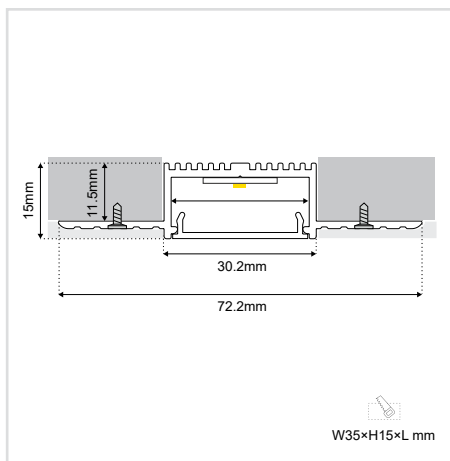

# LINEAR TRIMLESS 30×15

## GENERAL INFORMATION

APPLICATION	Indoor / Recessed Trimless
DIRECTION OF MOUNTING	Ceiling / Wall
MATERIAL	Extruded aluminium
PCB DETAILS	Zhaga-Compliant Dimensions
PROFILE DIMENSIONS (W×H)	72.2 × 15mm
IP RATING	IP20
CRI	Ra>80 (Ra>90 on request)
VOLTAGE	230VAC
LUMEN OUTPUT / W	Up to 195 Lm/W
LIFE TIME	72000 hours
WARRANTY	5 years
ORIGIN	Greece