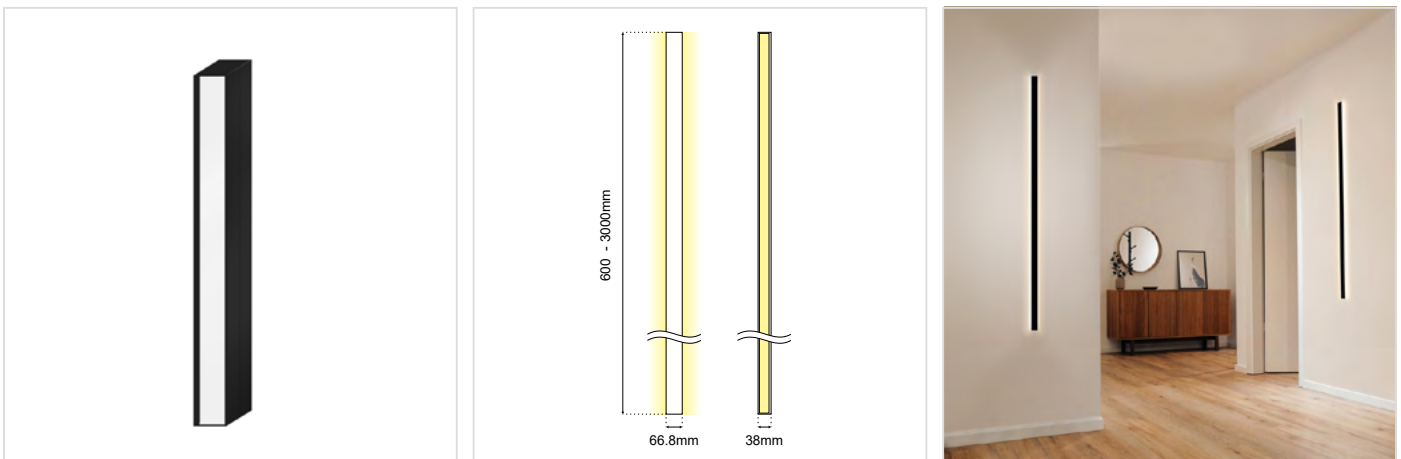

DATASHEET

GENERAL INFORMATION

APPLICATION	Indoor / Outdoor / Surface mounted
DIRECTION OF MOUNTING	Wall
MATERIAL	Aluminium
VISIBLE DIMENSIONS (W×H×L)	38×H×66.8mm
LIFE TIME	50000 hours
WARRANTY	3–5 years (*5 years upon request)
ORIGIN	Greece