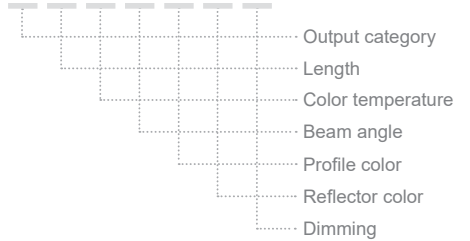

DARK NILE RECESSED 55×80

ΠΕΡΙΕΧΟΜΕΝΑ / CONTENTS

DATASHEET 1
PRODUCT CODE GENERATOR 2
LUMEN OUTPUT TABLES 4
MANUAL FOR RECESSED INSTALLATION 6

SKU: TD5580-RCS-XX-XX-XX-XX-XX-XX-XX