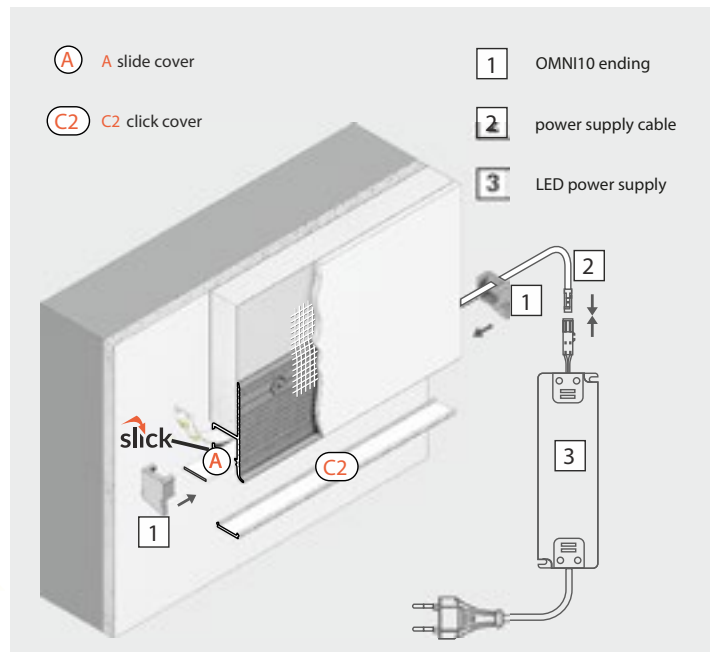

LED PROFILE OMNI10 38.6×12.6mm AC2 ANOD 2m

ΟΔΗΓΙΕΣ ΕΓΚΑΤΑΣΤΑΣΗΣ INSTALLATION INSTRUCTIONS