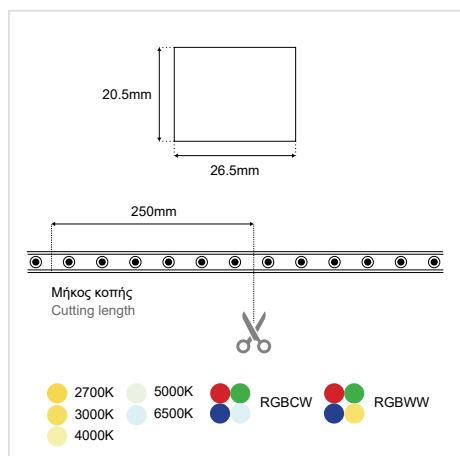

FLEXIBLE WALL GRAZER 24L IP65 24V

DATASHEET

GENERAL INFORMATION

APPLICATION:	Outdoor
MATERIAL:	Silicone
IP RATING:	IP65
POWER WIRES:	Both ends pre-wired
LIFETIME:	30000 hours
WARRANTY:	3 years
ORIGIN:	PRC

DIMENSIONS / WEIGHT

DIMENSIONS:	W26.5 × H20.5 mm
MAXIMUM LENGTH:	5 m
WIRE LENGTH:	300 mm
CUTTING LENGTH:	250 mm
MAXIMUM BEND DIAMETER:	400 mm
PACKAGING DIMENSIONS:	W153 × L152 × H35 mm
NET WEIGHT:	590 g/m
GROSS WEIGHT:	3.07 kg

ILLUMINANT

LED QTY:	24 LEDs/m
VOLTAGE:	24VDC

SKU	CCT	CRI	BEAM ANGLE	WATTAGE	LUMEN/M		
T2010805-027	2700K	80	15D	24W	1525		
T2010805-033	2700K	80	20Dx55D	12W	890		
T2010805-032	3000K	80			907		
T2010805-031	4000K	80			975		
T2010805-022	5000K	80			920		
T2010805-030	6500K	80			920		
T2010805-024	RGB+3000K				18W		
T2010805-023	RGB+6000K						
T2010805-026	RGB+3000K DMX512						
T2010805-025	RGB+6000K DMX512