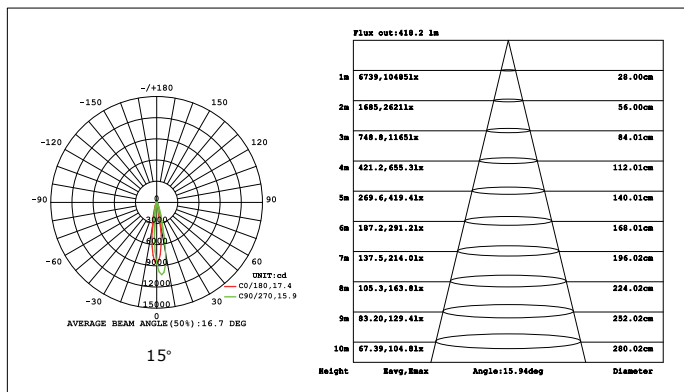

FLEXIBLE WALL GRAZER 24L IP65 24V

LIGHT DISTRIBUTION