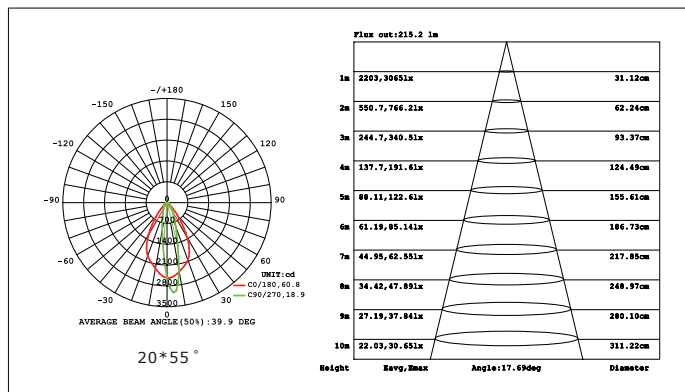

FLEXIBLE WALL GRAZER 24L IP65 24V

LIGHT DISTRIBUTION