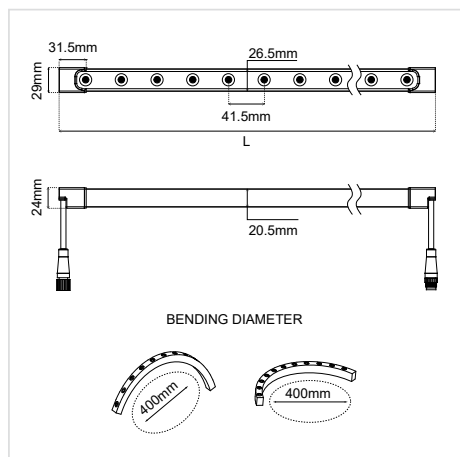

FLEXIBLE WALL GRAZER 24L IP65 24V

DATASHEET

GENERAL INFORMATION

APPLICATION:	Outdoor
MATERIAL:	Silicone
IP RATING:	IP65
POWER WIRES:	Both ends pre-wired
LIFETIME:	30000 hours
WARRANTY:	3 years
ORIGIN:	PRC

DIMENSIONS / WEIGHT

DIMENSIONS:	W26.5 × H20.5 mm
MAXIMUM LENGTH:	5 m
WIRE LENGTH:	300 mm
CUTTING LENGTH:	250 mm
MAXIMUM BEND DIAMETER:	400 mm
PACKAGING DIMENSIONS:	W153 × L152 × H35 mm
NET WEIGHT:	590 g/m
GROSS WEIGHT:	3.07 kg

ILLUMINANT

LED QTY:	24 LEDs/m
VOLTAGE:	24VDC

SKU	CCT	CRI	BEAM ANGLE	WATTAGE	LUMEN/M		
T2010805-027	2700K	80	15D	24W	1525		
T2010805-033	2700K	80	20Dx55D	12W	890		
T2010805-032	3000K	80			907		
T2010805-031	4000K	80			975		
T2010805-022	5000K	80			920		
T2010805-030	6500K	80			920		
T2010805-024	RGB+3000K				18W		
T2010805-023	RGB+6000K						
T2010805-026	RGB+3000K DMX512						
T2010805-025	RGB+6000K DMX512