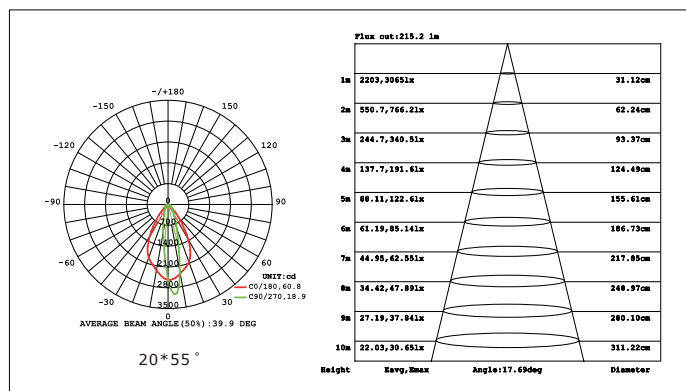

LED STRIP DIGITAL 1903 120L 24VDC 9W IP20

LIGHT DISTRIBUTION