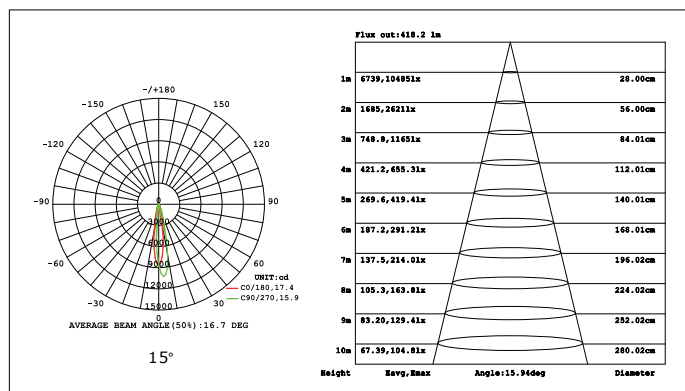

LED STRIP DIGITAL 1903 120L 24VDC 9W IP20

LIGHT DISTRIBUTION