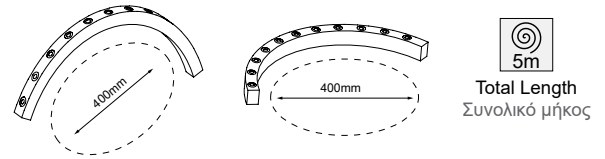

## GENERAL INFORMATION

APPLICATION	Outdoor / Surface mounted
MATERIAL	Silicone
DIMENSIONS (W×H)	26.5×20.5mm
MAXIMUM LENGTH	5m
BEND RADIUS	400mm
CUTTING LENGTH	250mm
IP RATING	IP65
LED QTY	24 LEDs/m
VOLTAGE	24VDC
LIFETIME	50000 hours
WARRANTY	3 years