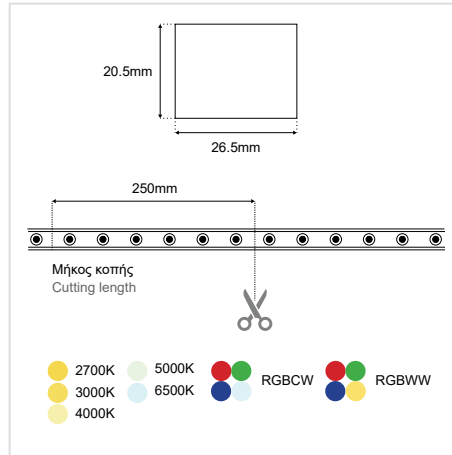

## GENERAL INFORMATION

APPLICATION	Outdoor / Surface mounted
MATERIAL	Silicone
DIMENSIONS (W×H)	26.5×20.5mm
MAXIMUM LENGTH	5m
BEND RADIUS	400mm
CUTTING LENGTH	250mm
IP RATING	IP65
LED QTY	24 LEDs/m
VOLTAGE	24VDC
LIFETIME	50000 hours
WARRANTY	3 years

SKU	CCT	BEAM ANGLE	Wattage	Lumen/m
T2010805-027	2700K	15D	24W	1525
T2010805-033				890
T2010805-032				907
T2010805-031				975
T2010805-022				920
T2010805-030				920
T2010805-023	RGBCW	20Dx55D	18W	
T2010805-024	RGBWW			
T2010805-025	RGBCW DMX512			
T2010805-026	RGBWW DMX512			