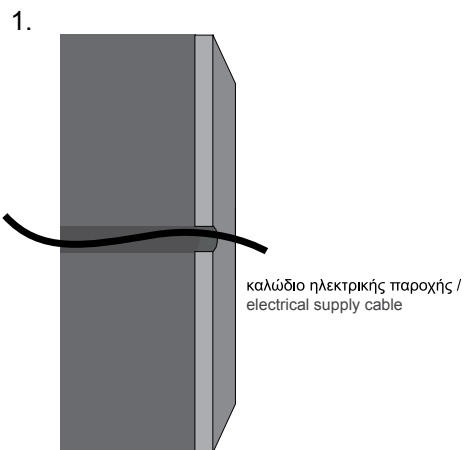

*5 yrs upon request