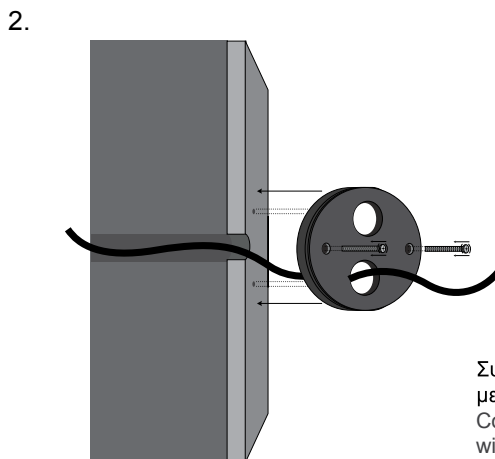

*5 yrs upon request