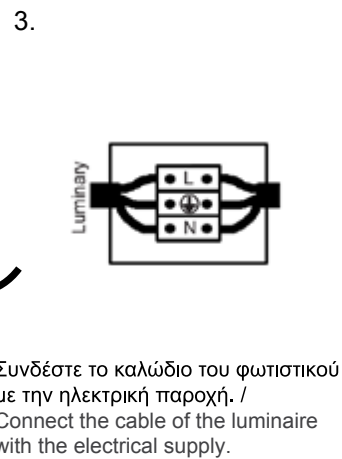

*5 yrs upon request