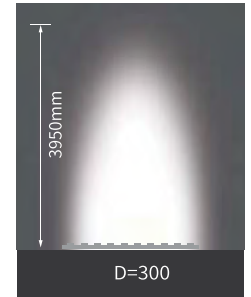

WALLWASH 48L 24V 20°×45°

18W 18.5×9.5mm IP65

GENERAL INFORMATION

APPLICATION	Outdoor / Surface mounted
MATERIAL	Silicone
DIMENSIONS (W×H)	18.5×9.5mm
MAXIMUM LENGTH	5m
BEND RADIUS	150mm
CUTTING LENGTH	125mm
IP RATING	IP65
LED QTY	48 LEDs/m
WORKING TEMPERATURE	-25°C ~ +45°C
VOLTAGE	24VDC
WATTAGE	18W/m
BEAM ANGLE	20×45D
LIFETIME	50000 hours
WARRANTY	3 years

SKU	CCT	Output
T2010805-028	3000K	1915 Lm/m
T2010805-029	4000K	2167 Lm/m

WALLWASH 48L 24V 20°×45°
18W 18.5×9.5mm IP65

TO BE USED WITH

Aluminium Profile For
 20×14mm NEON Light 1m
 SKU: E9010803-027