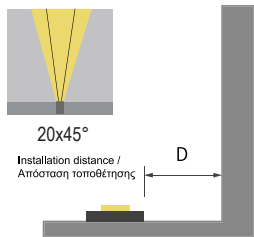

WALLWASH 48L 24V 20°×45°

18W 18.5×9.5mm IP65

GENERAL INFORMATION

APPLICATION	Outdoor / Surface mounted
MATERIAL	Silicone
DIMENSIONS (W×H)	18.5×9.5mm
MAXIMUM LENGTH	5m
BEND RADIUS	150mm
CUTTING LENGTH	125mm
IP RATING	IP65
LED QTY	48 LEDs/m
WORKING TEMPERATURE	-25°C ~ +45°C
VOLTAGE	24VDC
WATTAGE	18W/m
BEAM ANGLE	20×45D
LIFETIME	50000 hours
WARRANTY	3 years

SKU	CCT	Output
T2010805-028	3000K	1915 Lm/m
T2010805-029	4000K	2167 Lm/m

WALLWASH 48L 24V 20°×45°
18W 18.5×9.5mm IP65

TO BE USED WITH

Aluminium Profile For
 20×14mm NEON Light 1m
 SKU: E9010803-027