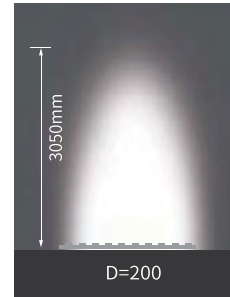

WALLWASH 48L 24V 20°×45°

18W 18.5×9.5mm IP65

GENERAL INFORMATION

APPLICATION	Outdoor / Surface mounted
MATERIAL	Silicone
DIMENSIONS (W×H)	18.5×9.5mm
MAXIMUM LENGTH	5m
BEND RADIUS	150mm
CUTTING LENGTH	125mm
IP RATING	IP65
LED QTY	48 LEDs/m
WORKING TEMPERATURE	-25°C ~ +45°C
VOLTAGE	24VDC
WATTAGE	18W/m
BEAM ANGLE	20×45D
LIFETIME	50000 hours
WARRANTY	3 years

SKU	CCT	Output
T2010805-028	3000K	1915 Lm/m
T2010805-029	4000K	2167 Lm/m

WALLWASH 48L 24V 20°×45°
18W 18.5×9.5mm IP65

TO BE USED WITH

Aluminium Profile For
 20×14mm NEON Light 1m
 SKU: E9010803-027