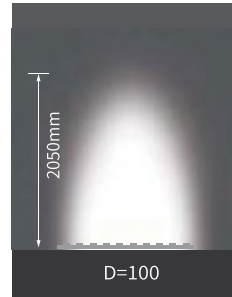

WALLWASH 48L 24V 20°×45°

18W 18.5×9.5mm IP65

GENERAL INFORMATION

APPLICATION	Outdoor / Surface mounted
MATERIAL	Silicone
DIMENSIONS (W×H)	18.5×9.5mm
MAXIMUM LENGTH	5m
BEND RADIUS	150mm
CUTTING LENGTH	125mm
IP RATING	IP65
LED QTY	48 LEDs/m
WORKING TEMPERATURE	-25°C ~ +45°C
VOLTAGE	24VDC
WATTAGE	18W/m
BEAM ANGLE	20×45D
LIFETIME	50000 hours
WARRANTY	3 years

SKU	CCT	Output
T2010805-028	3000K	1915 Lm/m
T2010805-029	4000K	2167 Lm/m

WALLWASH 48L 24V 20°×45°
18W 18.5×9.5mm IP65

TO BE USED WITH

Aluminium Profile For
 20×14mm NEON Light 1m
 SKU: E9010803-027