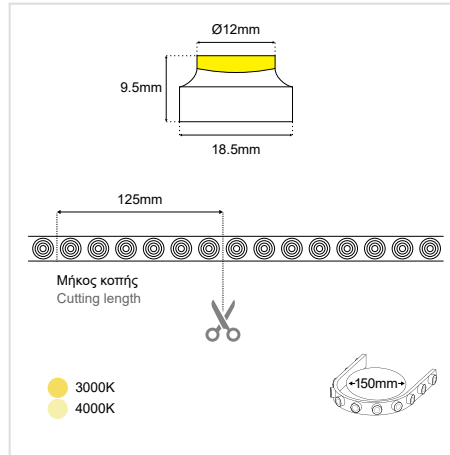

WALLWASH 48L 24V 20°×45°

18W 18.5×9.5mm IP65

GENERAL INFORMATION

APPLICATION	Outdoor / Surface mounted
MATERIAL	Silicone
DIMENSIONS (W×H)	18.5×9.5mm
MAXIMUM LENGTH	5m
BEND RADIUS	150mm
CUTTING LENGTH	125mm
IP RATING	IP65
LED QTY	48 LEDs/m
WORKING TEMPERATURE	-25°C ~ +45°C
VOLTAGE	24VDC
WATTAGE	18W/m
BEAM ANGLE	20×45D
LIFETIME	50000 hours
WARRANTY	3 years

SKU	CCT	Output
T2010805-028	3000K	1915 Lm/m
T2010805-029	4000K	2167 Lm/m

WALLWASH 48L 24V 20°×45°
18W 18.5×9.5mm IP65

TO BE USED WITH

Aluminium Profile For
 20×14mm NEON Light 1m
 SKU: E9010803-027