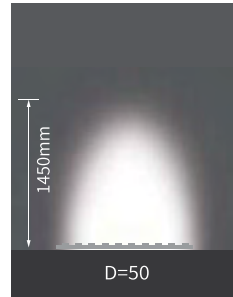

WALLWASH 48L 24V 20°×45°

18W 18.5×9.5mm IP65

GENERAL INFORMATION

APPLICATION	Outdoor / Surface mounted
MATERIAL	Silicone
DIMENSIONS (W×H)	18.5×9.5mm
MAXIMUM LENGTH	5m
BEND RADIUS	150mm
CUTTING LENGTH	125mm
IP RATING	IP65
LED QTY	48 LEDs/m
WORKING TEMPERATURE	-25°C ~ +45°C
VOLTAGE	24VDC
WATTAGE	18W/m
BEAM ANGLE	20×45D
LIFETIME	50000 hours
WARRANTY	3 years

SKU	CCT	Output
T2010805-028	3000K	1915 Lm/m
T2010805-029	4000K	2167 Lm/m

WALLWASH 48L 24V 20°×45°
18W 18.5×9.5mm IP65

TO BE USED WITH

Aluminium Profile For
 20×14mm NEON Light 1m
 SKU: E9010803-027