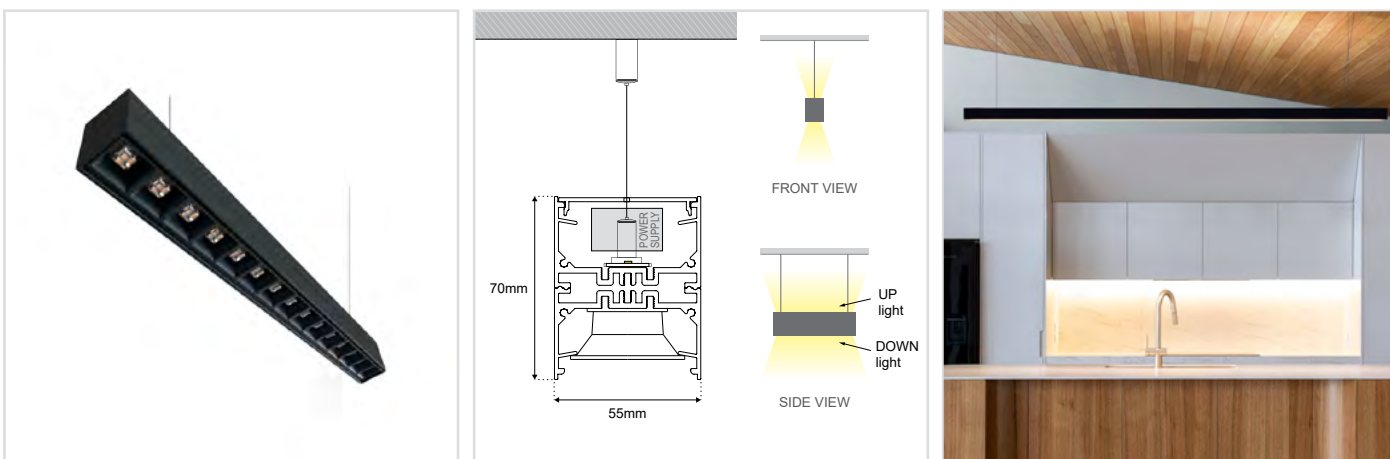

DARK LINEAR UPDOWN 55x70

ΠΕΡΙΕΧΟΜΕΝΑ / CONTENTS

DATASHEET 1
 PRODUCT CODE GENERATOR 2
 LUMEN OUTPUT TABLES 4

SKU: UD5570-SPD- XX-XX-XX-XX-XX-XX-XX-XX-XX-XX

DATASHEET

GENERAL INFORMATION

APPLICATION	Indoor
DIRECTION OF MOUNTING	Ceiling / Suspended
MATERIAL	Extruded aluminium / Plastic
PCB DETAILS	SMD light & dark 7x1
PROFILE DIMENSIONS (WxH)	55 x 70mm
IP RATING	IP20
CRI	Ra>80 (Ra>90 on request)
VOLTAGE	230VAC
DIMMING OPTIONS	Push / DALI / TRIAC 0/1-10V / CASAMBI / Analog 0/1-10V
LUMEN OUTPUT / W	Up to 205 Lm/W
LIFE TIME	90000 hours
WARRANTY	5 years
ORIGIN	Greece