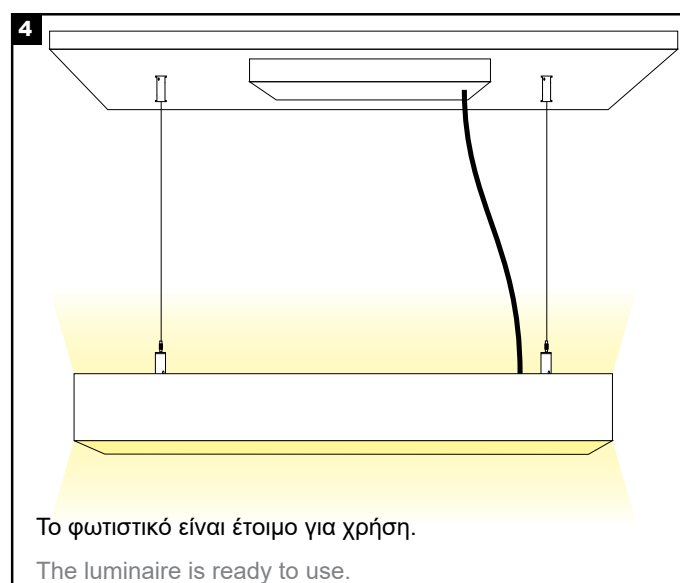

ΤΟΠΟΘΕΤΗΣΗ ΣΤΗΝ ΟΡΟΦΗ MOUNTING TO THE CEILING

Η εγκατάσταση του προϊόντος πρέπει να γίνεται από αδειούχο ηλεκτρολόγο εγκαταστάτη. The product must be installed by a licensed electrical installer.