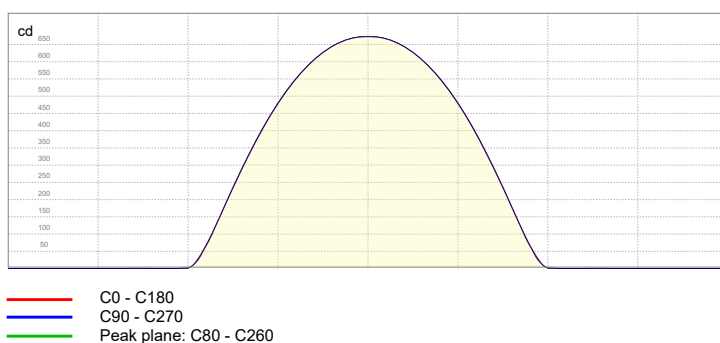

LINEAR INTENSITY DISTRIBUTION DIAGRAM