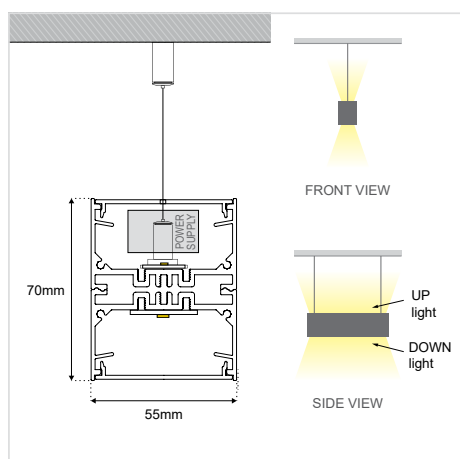

Ανατρέξτε στους πίνακες απόδοσης και διαλέξτε την απόδοση που απαιτεί ο χώρος σας. Η ισχύς προκύπτει από την κατηγορία απόδοσης (1A, 1B, 2A, 2B) και από τη θερμοκρασία φωτός (3000K, 4000K, 5000K, 6500K) που θα επιλέξετε.

Refer to the Lumen Output Tables and choose the output that your space requires. Wattage follows from the output category (1A, 1B, 2A, 2B) and the Color temperature (3000K, 4000K, 5000K, 6500K) you choose.

Continued on next page →