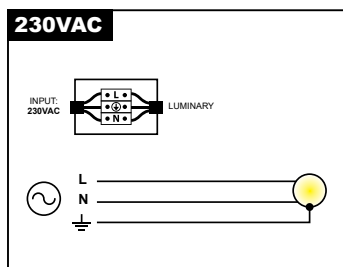

LINEAR UPDOWN 55×70 MANUAL

ΔΙΑΔΙΚΑΣΙΑ ΚΑΛΩΔΙΩΣΗΣ WIRING PROCEDURE

1. Κλείστε τον κεντρικό διακόπτη ρεύματος.
2. Συνδέστε τα φωτιστικά στη μονάδα παροχής ρεύματος.
3. Συνδέστε τη μονάδα τροφοδοσίας στο ηλεκτρικό δίκτυο.
4. Ενεργοποιήστε τον κεντρικό διακόπτη ρεύματος.

Σημείωση ασφαλείας: Βεβαιωθείτε ότι ο κεντρικός διακόπτης λειτουργίας είναι απενεργοποιημένος κατά τη διάρκεια όλων των διαδικασιών συντήρησης και εγκατάστασης.

Προειδοποίηση: Αποφύγετε τη σύνδεση πάρα πολλών φωτιστικών παράλληλα σε μία μόνο μονάδα τροφοδοσίας για να αποφευχθεί η υπερφόρτωση.

1. Turn off the main power switch.
2. Connect the luminaires to the power supply unit.
3. Connect the power supply unit to the electrical network.
4. Turn on the main power switch.

Safety Notice: Ensure the main power switch is turned off during all maintenance and installation procedures.

Warning: Avoid connecting too many luminaires in parallel to a single power supply unit to prevent overloading.