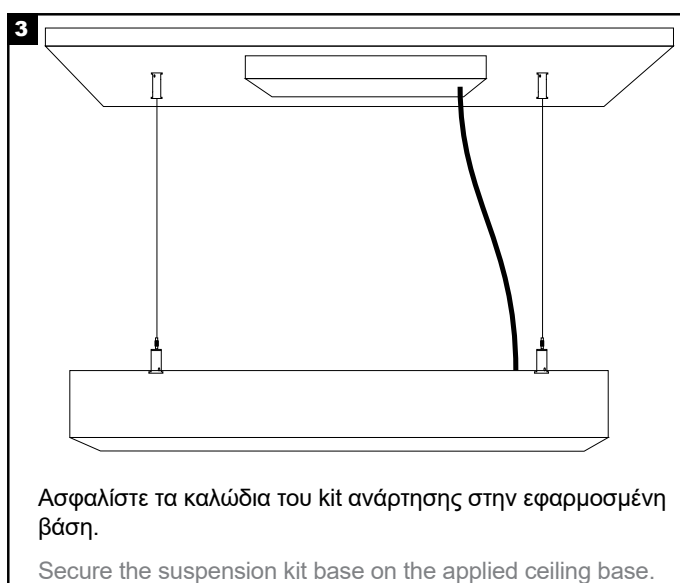

ΤΟΠΟΘΕΤΗΣΗ ΣΤΗΝ ΟΡΟΦΗ MOUNTING TO THE CEILING

Η εγκατάσταση του προϊόντος πρέπει να γίνεται από αδειούχο ηλεκτρολόγο εγκαταστάτη. The product must be installed by a licensed electrical installer.