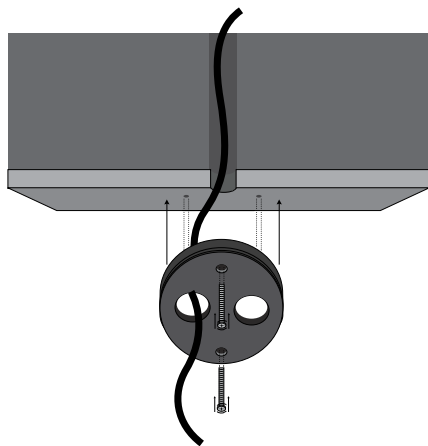

1. Τοποθετήστε τη βάση στην οροφή. / Place the base on the ceiling.