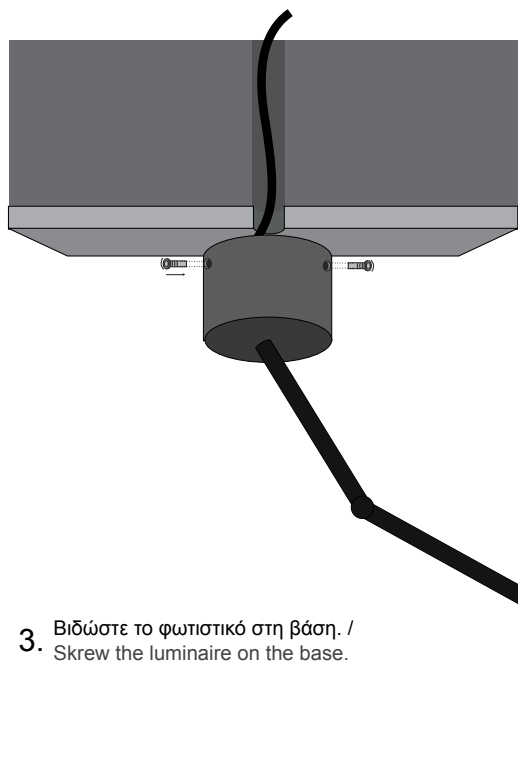

- 2.

Συνδέστε το καλώδιο του φωτιστικού με την ηλεκτρική παροχή. Η σύνδεση πρέπει να είναι στεγανή. / Connect the cable of the luminaire with the electrical supply. The connection must be sealed.

3. Βιδώστε το φωτιστικό στη βάση. / Skrew the luminaire on the base.