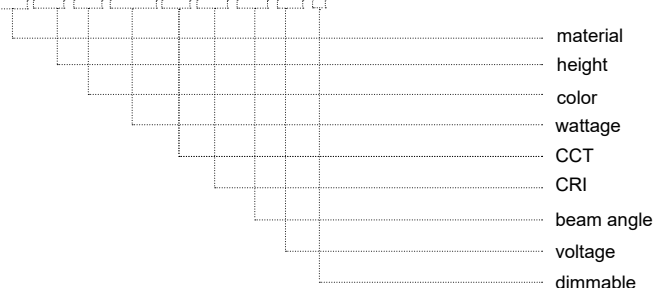

OVAL BRANCH 3L 39x150

ΠΕΡΙΕΧΟΜΕΝΑ / CONTENT

datasheet	1
manual	2

ΚΩΔΙΚΟΣ / CODE

OV3BR- XX XX XX XXX XX XX XX XX X

OVAL BRANCH 1L 39x150 (OV3BR) / Datasheet

general information

application	Outdoor / Ground
electric gear	Not included
lamp type	LED
life time	50.000 hrs
warranty	3-5 years
origin	Made in Greece

material	height	color	wattage	CCT	CRI	beam angle	voltage	dimmable
Aluminium (01)	1000 (H1000)	Anodised (AL)	3W (3W)	2700K (27K)	Ra80 (80)	3° (3D)	12VDC (V1)	Yes (D)
Brass (03)	1500 (H1500)	Black (BL)	6W (6W)	3000K (30K)	Ra90 (90)	8° (8D)	24VDC (V2)	No (L)
	2000 (H2000)	White (WH)	9W (9W)	4000K (40K)		15° (15D)		
	2500 (H2500)	More RALs (RL)		5000K (50K)		20° (20D)		
	3000 (H3000)	No color (L)		6000K (60K)		35° (35D)		
				(R) / (G) / (B) / (AM)		45° (45D)		