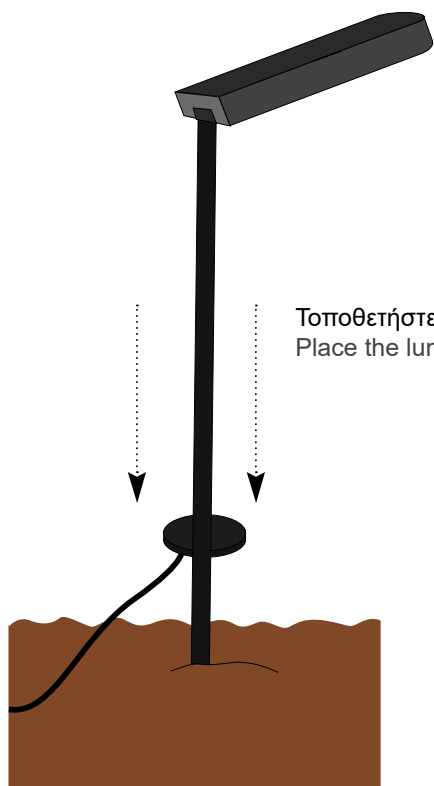

1.

Τοποθετήστε το φωτιστικό στο έδαφος. /
Place the luminaire on the ground.

2.

Συνδέστε το καλώδιο του φωτιστικού με
την ηλεκτρική παροχή.
Η σύνδεση πρέπει να είναι στεγανή. /
Connect the cable of the luminaire with
the electrical supply.
The connection must be sealed.

3.