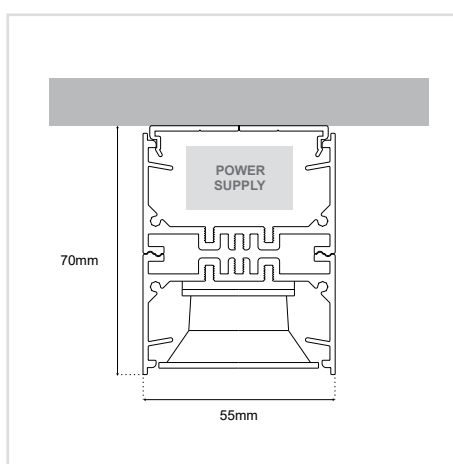

### GENERAL INFORMATION

APPLICATION	Indoor / Surface mounted
DIRECTION OF MOUNTING	Ceiling / Wall
MATERIAL	Extruded aluminium / Plastic
PCB DETAILS	SMD light & dark 7x1
PROFILE DIMENSIONS (WxH)	55 x 70mm
IP RATING	IP20
CRI	Ra>80 (Ra>90 on request)
VOLTAGE	230VAC
LUMEN OUTPUT / W	Up to 205 Lm/W
LIFE TIME	90000 hours
WARRANTY	5 years
ORIGIN	Greece