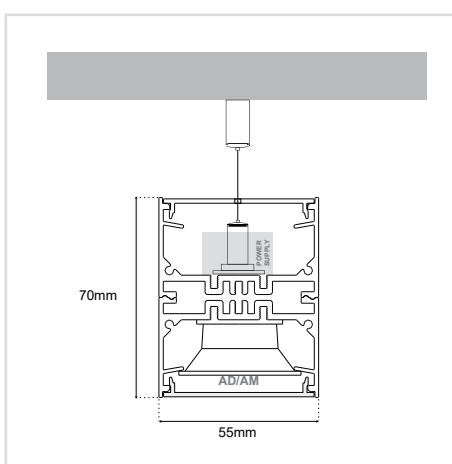

DARK LINEAR SUSPENDED 55×70

SKU: SD5570-SPD - XX-XX-XX-XX-XX-XX-XX

ΠΕΡΙΕΧΟΜΕΝΑ / CONTENTS

DATASHEET	1
PRODUCT CODE GENERATOR	2
LUMEN OUTPUT TABLES	3
MANUAL	5

DATASHEET

GENERAL INFORMATION

APPLICATION	Indoor / Suspended
DIRECTION OF MOUNTING	Ceiling
MATERIAL	Extruded aluminium / Plastic
PCB DETAILS	SMD light & dark 7×1
PROFILE DIMENSIONS (W×H)	55 × 70mm
IP RATING	IP20
CRI	Ra>80 (Ra>90 on request)
VOLTAGE	230VAC
DIMMING OPTIONS	Push / DALI / TRIAC 0/1-10V / CASAMBI / Analog 0/1-10V
LUMEN OUTPUT / W	Up to 205 Lm/W
LIFE TIME	90000 hours
WARRANTY	5 years
ORIGIN	Greece