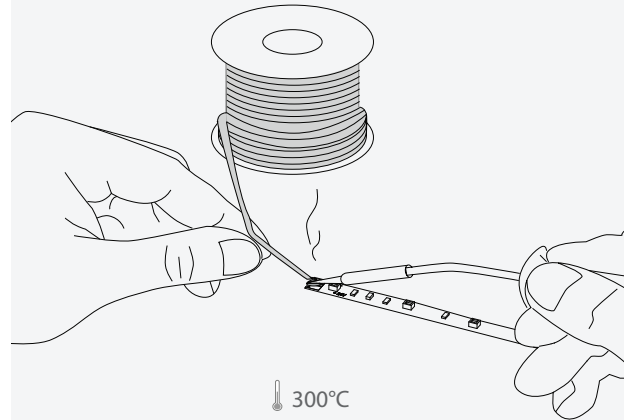

LED COB STRIP 320L WHITE 6W 24VDC IP67

LED COB STRIP 320L WHITE 6W 24VDC IP67

Benefit from the incredible variety of Led and Neon Strips BARISLIGHT® offers, with which you can make colorful and stylish creations, thanks to their endless possibilities for indoor and outdoor lighting. They can be bent in any shape and used to make inscriptions, decorate the exterior space and create original hidden and linear lighting.

general information

application	Outdoor
ip classification	IP67
cutting length	50mm
dimnable	Yes
electric gear	Not Included
life time	30.000 hrs
warranty	5 years

Cod	Leds / m	Wattage	Kelvin	Lumen / W	Lumen / m	CRI	Voltage
X7010805-020	320	6W	2700K	90	540	>90	24VDC
X7010805-021			3000K	90	540		
X7010805-022			4000K	100	600		
X7010805-023			6000K	100	600		

320L

Turn off the power
Κλείστε το ρεύμα

No twisting the strip.
Μη στρίβετε την ταινία

No winding an object with a diameter <50mm
Μη τοποθετείστε την ταινία σε αντικείμενο με
διάμετρο μικρότερη από 50mm

TRIAC