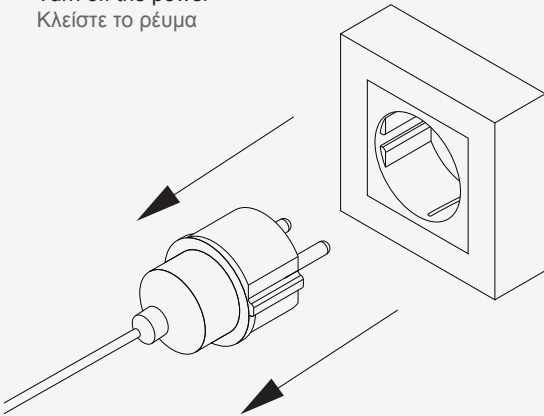

LED COB STRIP 320L WHITE 6W 24VDC IP67

LED COB STRIP 320L WHITE 6W 24VDC IP67

Benefit from the incredible variety of Led and Neon Strips BARISLIGHT® offers, with which you can make colorful and stylish creations, thanks to their endless possibilities for indoor and outdoor lighting. They can be bent in any shape and used to make inscriptions, decorate the exterior space and create original hidden and linear lighting.

general information

application	Outdoor
ip classification	IP67
cutting length	50mm
dimnable	Yes
electric gear	Not Included
life time	30.000 hrs
warranty	5 years

Cod	Leds / m	Wattage	Kelvin	Lumen / W	Lumen / m	CRI	Voltage
X7010805-020	320	6W	2700K	90	540	>90	24VDC
X7010805-021			3000K	90	540		
X7010805-022			4000K	100	600		
X7010805-023			6000K	100	600		

320L

Turn off the power
Κλείστε το ρεύμα

No twisting the strip.
Μη στρίβετε την ταινία

No winding an object with a diameter <50mm
Μη τοποθετείστε την ταινία σε αντικείμενο με
διάμετρο μικρότερη από 50mm

TRIAC