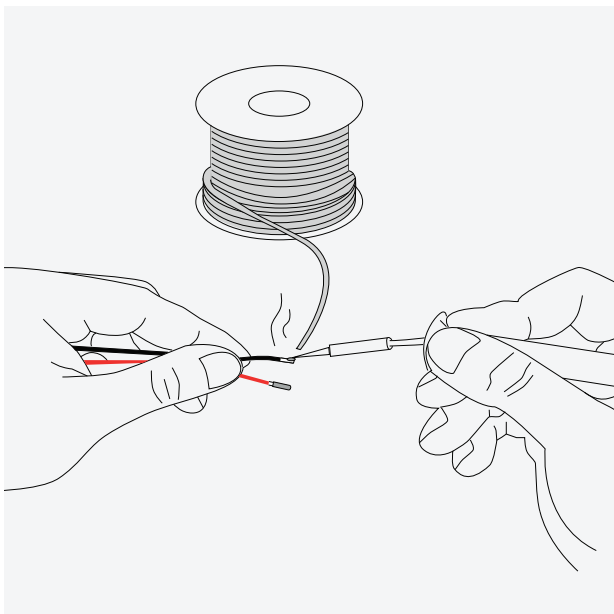

LED COB STRIP 320L WHITE 6W 24VDC IP67

LED COB STRIP 320L WHITE 6W 24VDC IP67

Benefit from the incredible variety of Led and Neon Strips BARISLIGHT® offers, with which you can make colorful and stylish creations, thanks to their endless possibilities for indoor and outdoor lighting. They can be bent in any shape and used to make inscriptions, decorate the exterior space and create original hidden and linear lighting.

general information

application	Outdoor
ip classification	IP67
cutting length	50mm
dimnable	Yes
electric gear	Not Included
life time	30.000 hrs
warranty	5 years

Cod	Leds / m	Wattage	Kelvin	Lumen / W	Lumen / m	CRI	Voltage
X7010805-020	320	6W	2700K	90	540	>90	24VDC
X7010805-021			3000K	90	540		
X7010805-022			4000K	100	600		
X7010805-023			6000K	100	600		

320L

Turn off the power
Κλείστε το ρεύμα

No twisting the strip.
Μη στρίβετε την ταινία

No winding an object with a diameter <50mm
Μη τοποθετείστε την ταινία σε αντικείμενο με
διάμετρο μικρότερη από 50mm

TRIAC