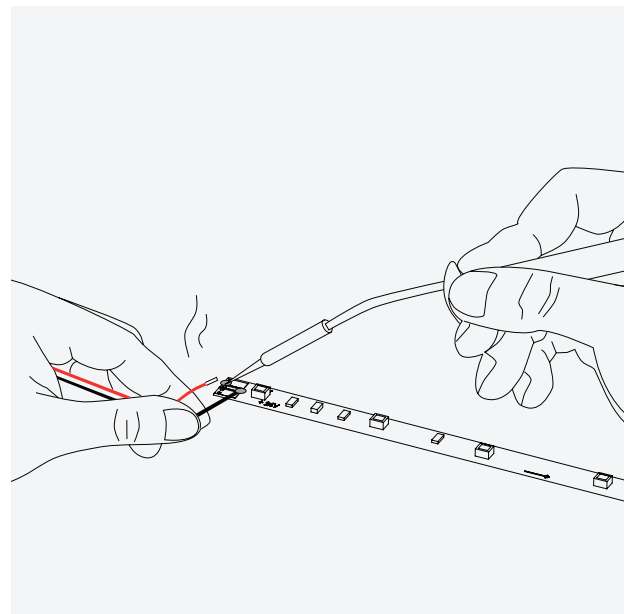

LED COB STRIP 320L WHITE 6W 24VDC IP67

LED COB STRIP 320L WHITE 6W 24VDC IP67

Benefit from the incredible variety of Led and Neon Strips BARISLIGHT® offers, with which you can make colorful and stylish creations, thanks to their endless possibilities for indoor and outdoor lighting. They can be bent in any shape and used to make inscriptions, decorate the exterior space and create original hidden and linear lighting.

general information

application	Outdoor
ip classification	IP67
cutting length	50mm
dimnable	Yes
electric gear	Not Included
life time	30.000 hrs
warranty	5 years

Cod	Leds / m	Wattage	Kelvin	Lumen / W	Lumen / m	CRI	Voltage
X7010805-020	320	6W	2700K	90	540	>90	24VDC
X7010805-021			3000K	90	540		
X7010805-022			4000K	100	600		
X7010805-023			6000K	100	600		

320L

Turn off the power
Κλείστε το ρεύμα

No twisting the strip.
Μη στρίβετε την ταινία

No winding an object with a diameter <50mm
Μη τοποθετείστε την ταινία σε αντικείμενο με
διάμετρο μικρότερη από 50mm

TRIAC