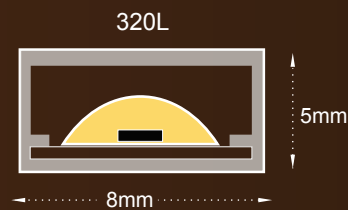

LED COB STRIP 320L WHITE 6W 24VDC IP67

LED COB STRIP 320L WHITE 6W 24VDC IP67

Benefit from the incredible variety of Led and Neon Strips BARISLIGHT® offers, with which you can make colorful and stylish creations, thanks to their endless possibilities for indoor and outdoor lighting. They can be bent in any shape and used to make inscriptions, decorate the exterior space and create original hidden and linear lighting.

general information

application	Outdoor
ip classification	IP67
cutting length	50mm
dimnable	Yes
electric gear	Not Included
life time	30.000 hrs
warranty	5 years

Cod	Leds / m	Wattage	Kelvin	Lumen / W	Lumen / m	CRI	Voltage
X7010805-020	320	6W	2700K	90	540	>90	24VDC
X7010805-021			3000K	90	540		
X7010805-022			4000K	100	600		
X7010805-023			6000K	100	600		

320L

Turn off the power
Κλείστε το ρεύμα

No twisting the strip.
Μη στρίβετε την ταινία

No winding an object with a diameter <50mm
Μη τοποθετείστε την ταινία σε αντικείμενο με
διάμετρο μικρότερη από 50mm

TRIAC