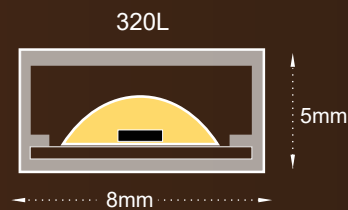

## LED COB STRIP 320L WHITE 6W 24VDC IP67

Benefit from the incredible variety of Led and Neon Strips BARISLIGHT® offers, with which you can make colorful and stylish creations, thanks to their endless possibilities for indoor and outdoor lighting. They can be bent in any shape and used to make inscriptions, decorate the exterior space and create original hidden and linear lighting.

**general information**

application	Outdoor
ip classification	IP67
cutting length	25mm
dimnable	Yes
electric gear	Not Included
life time	30.000 hrs
warranty	3 years

Cod	Leds / m	Wattage	Kelvin	Lumen / W	Lumen / m	CRI	Voltage
X7010805-020	320	6W	2700K	90	540	>90	24VDC
X7010805-021			3000K	90	540		
X7010805-022			4000K	100	600		
X7010805-023			6500K	100	600		

320L

Turn off the power  
Κλείστε το ρεύμα

No twisting the strip.  
Μη στρίβετε την ταινία

No winding an object with a diameter <50mm  
Μη τοποθετείστε την ταινία σε αντικείμενο με  
διάμετρο μικρότερη από 50mm