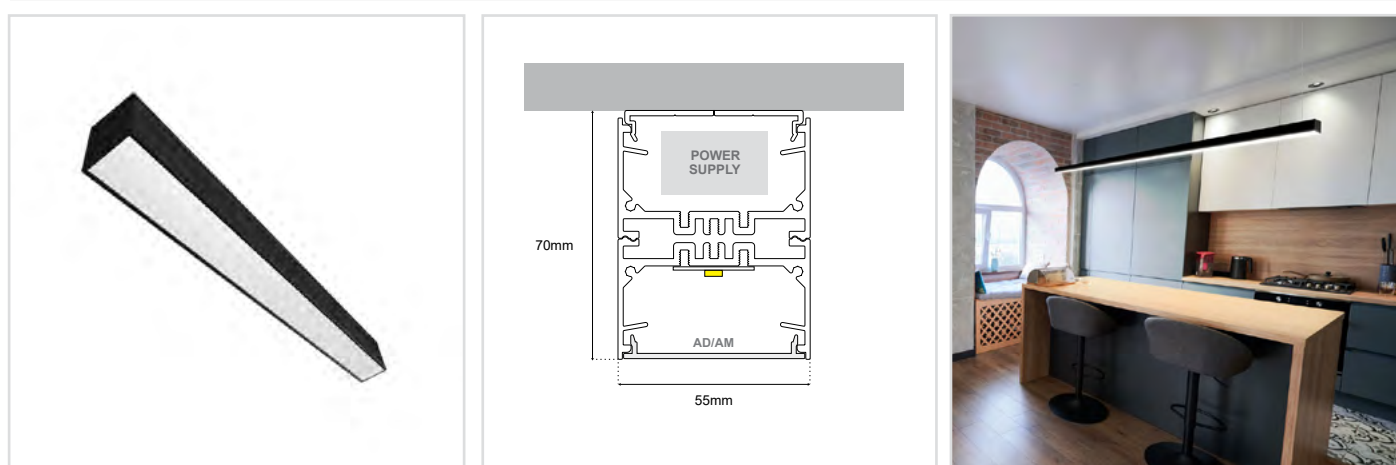

LINEAR 55x70

SKU: 5570-SF - XX-XX-XX-XX-XX-XX

ΠΕΡΙΕΧΟΜΕΝΑ / CONTENTS

DATASHEET	1
PRODUCT CODE GENERATOR	2
LUMEN OUTPUT TABLES	3
MANUAL	7

DATASHEET

GENERAL INFORMATION

APPLICATION	Indoor / Surface mounted
DIRECTION OF MOUNTING	Ceiling / Wall
MATERIAL	Extruded aluminium
PCB DETAILS	Zhaga-Compliant Dimensions
PROFILE DIMENSIONS (W×H)	55 × 70mm
IP RATING	IP20
CRI	Ra>80 (Ra>90 on request)
VOLTAGE	230VAC
DIMMING OPTIONS	Push / DALI / TRIAC 0/1-10V / CASAMBI / Analog 0/1-10V
LUMEN OUTPUT / W	Up to 195 Lm/W
LIFE TIME	72000 hours
WARRANTY	5 years
ORIGIN	Greece