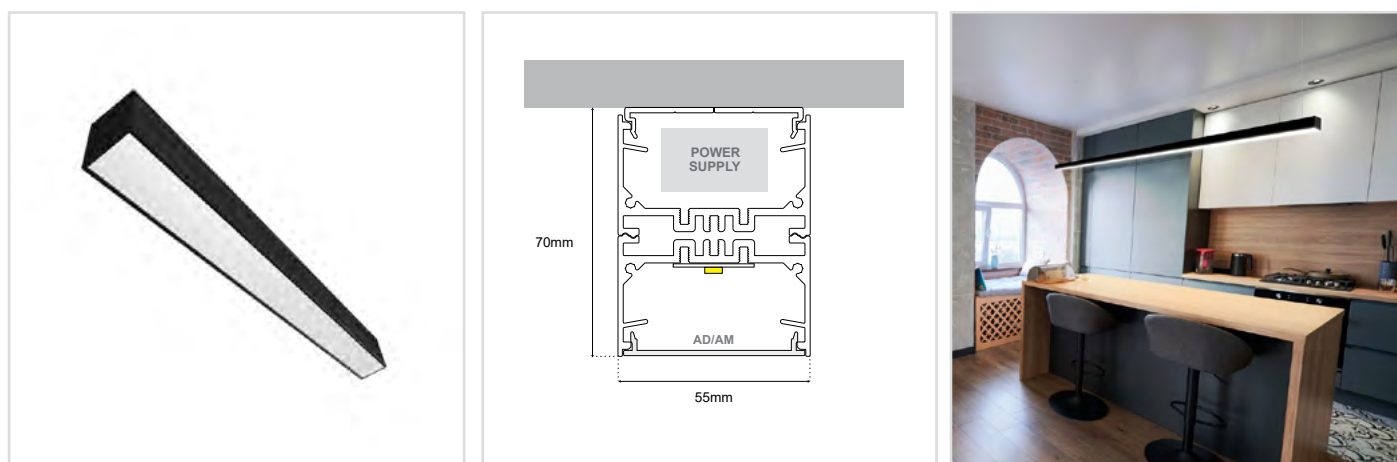

LINEAR SURFACE 55×70

SKU: **5570-SF** - XX-XX-XX-XX-XX-XX

ΠΕΡΙΕΧΟΜΕΝΑ / CONTENTS

DATASHEET	1
PRODUCT CODE GENERATOR	2
LUMEN OUTPUT TABLES	3
MANUAL	7

DATASHEET

GENERAL INFORMATION

APPLICATION	Indoor / Surface mounted
DIRECTION OF MOUNTING	Ceiling / Wall
MATERIAL	Extruded aluminium
PCB DETAILS	Zhaga-Compliant Dimensions
PROFILE DIMENSIONS (W×H)	55 × 70mm
IP RATING	IP20
CRI	Ra>80 (Ra>90 on request)
VOLTAGE	230VAC
DIMMING OPTIONS	Push / DALI / TRIAC 0/1-10V / CASAMBI / Analog 0/1-10V
LUMEN OUTPUT / W	Up to 195 Lm/W
LIFE TIME	72000 hours
WARRANTY	5 years
ORIGIN	Greece