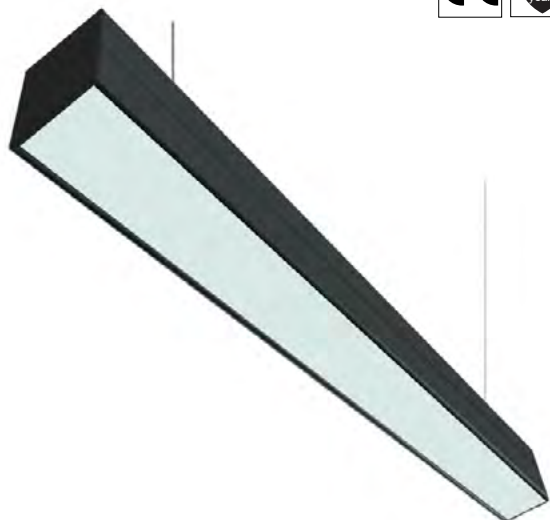

# LINEAR 55×70 SUSPENDED / Datasheet

material	Pcb details	CRI	lumen output / W
Extruded aluminium	Zhaga-Compliant Dimensions	Ra>80 (Ra>90 on request)	up to 195 Lm/W

covers	profile color	CCT	Dimming options
Acrylic Diffuser (-C1-) 	Anodised (AN)	3000K (3)	Push
	Black (BL)	4000K (4)	DALI
	White (WH)	5000K (5)	TRIAC 0/1-10V
Acrylic Microprismatic (-C2-) 	RAL (RL)	6500K (6)	CASAMBI
		TUNABLE 2700K - 6500K (TN)	Analog 0/1-10V