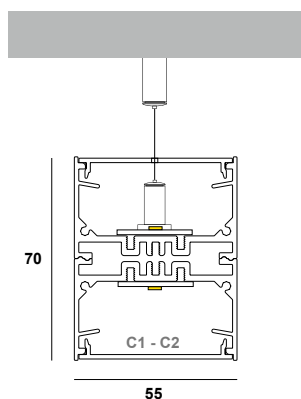

# LINEAR 55×70 SUSPENDED / Datasheet

material	Pcb details	CRI	lumen output / W
Extruded aluminium	Zhaga-Compliant Dimensions	Ra>80 (Ra>90 on request)	up to 195 Lm/W

covers	profile color	CCT	Dimming options
Acrylic Diffuser (-C1-) 	Anodised (AN)	3000K (3)	Push
	Black (BL)	4000K (4)	DALI
	White (WH)	5000K (5)	TRIAC 0/1-10V
Acrylic Microprismatic (-C2-) 	RAL (RL)	6500K (6)	CASAMBI
		TUNABLE 2700K - 6500K (TN)	Analog 0/1-10V