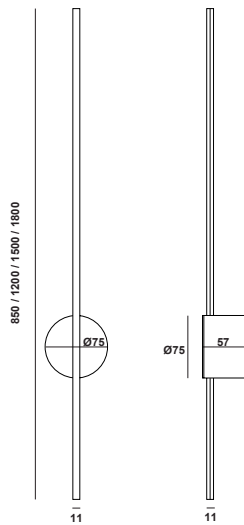

*5 yrs upon request

WALL 12 O'CLOCK PICO

ΠΕΡΙΕΧΟΜΕΝΑ / CONTENT

datasheet	1
manual	2

ΚΩΔΙΚΟΣ / CODE

12CLCP- XXX XX XX XXX XX XX XX X

WALL 12 O'CLOCK PICO (12CLCP-) / Datasheet

general information

application	Indoor / Wall Mounted
material	Aluminium
life time	50.000 hrs
warranty	3-5 years (*5 yrs upon request)
origin	Made in Greece

height	wattage	rosette placement	color	CCT	CRI	Voltage	IP	Dimmable
850mm (085)	6W	In the middle (R1)	Black (BL)	2700K (27K)	Ra80 (80)	12VDC (V1)	IP20 (20)	Yes (D)
1200mm (120)	11W	2/3 of profile (R2)	White (WH)	3000K (30K)	Ra90 (90)	24VDC (V2)	IP44 (44)	Please get the corresponding Controllers / Dimmers from our wide range of products.
1500mm (150)	14W	Bottom (R3)	Anodised (AN)	4000K (40K)	Ra95 (95)	230VAC (V3)	IP54 (54)	
1800mm (180)	16W	Other (R)	RAL colors (RL)	5000K (50K)				
			Nickel plating (NK)	6000K (60K)				
			No color (L)	(R) / (G) / (B) / (AM)				

Δημιουργία Κωδικού προϊόντος / Product Code generator

12CLCP - height - rosette placement - color - CCT - CRI - IP - dimmable)

(ex. 12CLCP-085-R3-BL-30K-80-V3-20-D for WALL 12 O'CLOCK PICO Bottom Rosette 850mm 6W Black 3000K Ra80 230VAC IP20 dimmable)