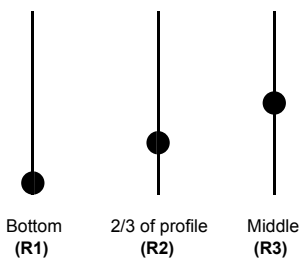

*5 yrs upon request

WALL 12 O'CLOCK PICO

ΠΕΡΙΕΧΟΜΕΝΑ / CONTENT

datasheet	1
manual	2

ΚΩΔΙΚΟΣ / CODE

12CLCP- XXX XX XX XXX XX XX XX X

WALL 12 O'CLOCK PICO (12CLCP-) / Datasheet

general information

application	Indoor / Wall Mounted
material	Aluminium
life time	50.000 hrs
warranty	3-5 years (*5 yrs upon request)
origin	Made in Greece

height	wattage	rosette placement	color	CCT	CRI	Voltage	IP	Dimmable
850mm (085)	6W	In the middle (R1)	Black (BL)	2700K (27K)	Ra80 (80)	12VDC (V1)	IP20 (20)	Yes (D)
1200mm (120)	11W	2/3 of profile (R2)	White (WH)	3000K (30K)	Ra90 (90)	24VDC (V2)	IP44 (44)	Please get the corresponding Controllers / Dimmers from our wide range of products.
1500mm (150)	14W	Bottom (R3)	Anodised (AN)	4000K (40K)	Ra95 (95)	230VAC (V3)	IP54 (54)	
1800mm (180)	16W	Other (R)	RAL colors (RL)	5000K (50K)				
			Nickel plating (NK)	6000K (60K)				
			No color (L)	(R) / (G) / (B) / (AM)				