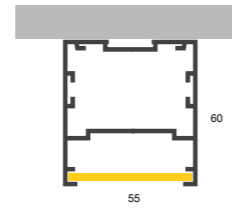

GILA 35x35

LENA 55x35

GANGES 55x60

NILE 55x80

DARK DON 35x35

DARK LENA 55x35

GANGES 55x60 with lenses

CIRCLE TRIMLESS 55x100