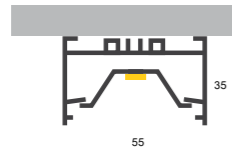

GILA 35x35

LENA 55x35

GANGES 55x60

NILE 55x80

DARK DON 35x35

DARK LENA 55x35

GANGES 55x60 with lenses

CIRCLE TRIMLESS 55x100