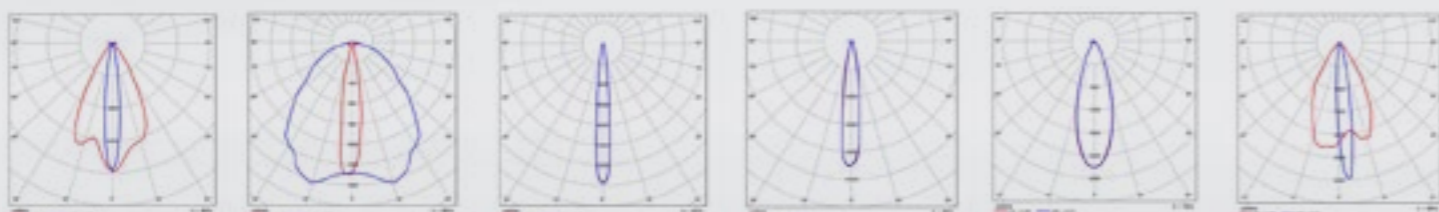

0cm 30cm 60cm 90cm 120cm 150cm 180cm 210cm 240cm 270cm 300cm

10°x55°

10°x110°

10°

25°

30°

Asymmetric

Hercules® by BarisLight