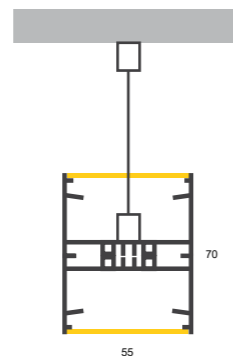

Με την έμπειρη κατασκευαστική μας ομάδα, δημιουργήστε φωτιστικά διαφόρων σχημάτων από κύκλους, καμπύλες, χωνευτά, επίτοιχα ή κρεμαστά.

Η BarisLight® προσφέρει τώρα την επιλογή των Γραμμικών Συστημάτων με Updown Lighting, επειδή μερικές φορές, εκτός από το δωμάτιο, η οροφή αξίζει επίσης έναν ωραίο φωτισμό. Ο γραμμικός φωτισμός Updown είναι μια αισθητικά ευχάριστη λύση φωτισμού που προσθέτει μια πινελιά φινέτσας σε κάθε χώρο. Αυτός ο τύπος φωτιστικού παρέχει τόσο προς τα πάνω όσο και προς τα κάτω φωτισμό, δημιουργώντας ένα όμορφο παιχνίδι φωτός και σκιάς.