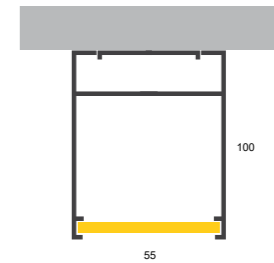

GILA 35x35

LENA 55x35

Με την έμπειρη κατασκευαστική μας ομάδα, δημιουργήστε φωτιστικά διαφόρων σχημάτων από κύκλους, καμπύλες, χωνευτά, επίτοιχα ή κρεμαστά.

Η BarisLight® προσφέρει τώρα την επιλογή των Γραμμικών Συστημάτων με Updown Lighting, επειδή μερικές φορές, εκτός από το δωμάτιο, η οροφή αξίζει επίσης έναν ωραίο φωτισμό. Ο γραμμικός φωτισμός Updown είναι μια αισθητικά ευχάριστη λύση φωτισμού που προσθέτει μια πινελιά φινέτσας σε κάθε χώρο. Αυτός ο τύπος φωτιστικού παρέχει τόσο προς τα πάνω όσο και προς τα κάτω φωτισμό, δημιουργώντας ένα όμορφο παιχνίδι φωτός και σκιάς.