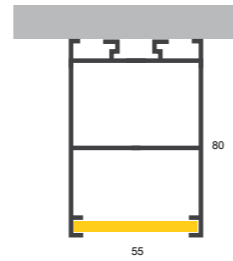

GILA 35x35

LENA 55x35

GANGES 55x60

NILE 55x80

DARK DON 35x35

DARK LENA 55x35

GANGES 55x60 with lenses

CIRCLE TRIMLESS 55x100