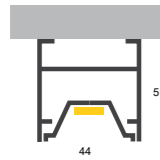

GILA 35x35

LENA 55x35

GANGES 55x60

NILE 55x80

DARK DON 35x35

DARK LENA 55x35

GANGES 55x60 with lenses

CIRCLE TRIMLESS 55x100