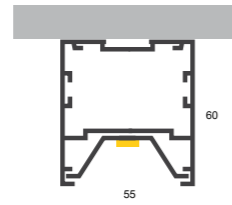

GILA 35x35

LENA 55x35

GANGES 55x60

NILE 55x80

DARK DON 35x35

DARK LENA 55x35

GANGES 55x60 with lenses

CIRCLE TRIMLESS 55x100