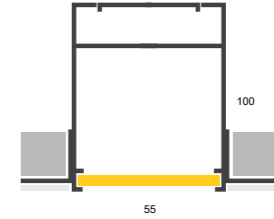

GILA 35x35

LENA 55x35

GANGES 55x60

NILE 55x80

DARK DON 35x35

DARK LENA 55x35

GANGES 55x60 with lenses

CIRCLE TRIMLESS 55x100