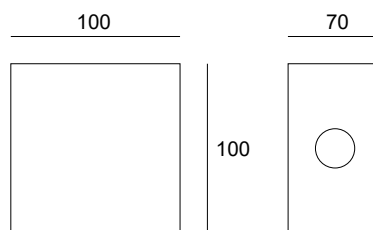

### General information

Application	Indoor / Outdoor
Direction of mounting	Wall / Ground
Material	Inox 316
LED	Cree / Osram
Life time	50000 hrs
Warranty	3-5 years (*5 years upon request)
Origin	Greece
Visible dimensions (W×H×L)	100 × 100 × 70 mm