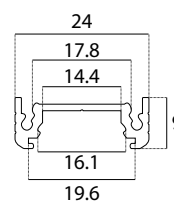

LED PROFILE SURFACE14 EF/TY 24X9mm RAW ALU 2m

General information

Code	L7010803-149
Direction of mounting	Ceiling / Wall
Material	Aluminium
Visible dimensions (L×W×H)	2000 × 24 × 9 mm
Origin	PL