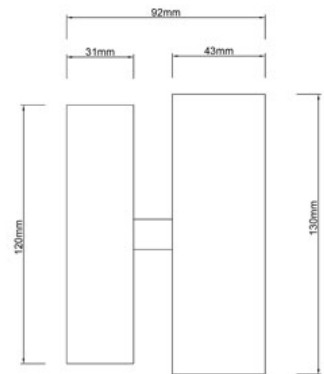

CIRCLE-L12 MAG NETIC MINI 12W 3000K DIF RA90 24V BL

ΚΩΔΙΚΟΣ / CODE

Ξ4010103-039(DALI, Triac, 0/1-10V - External driver)

Ξ4010103-218 (DALI - Internal driver 24VDC)

General information

Application	Indoor / For Magnetic Track
Direction of mounting	Ceiling / Wall
Color	Sandy black
Material	Aluminium
Visible dimensions (Ø×L)	120 × 92mm
IP classification	IP20
Life time	30000 hrs
Warranty	3 years
Origin	China

Illuminant

Output	692Lm
CCT	3000K
LED	SMD LED
CRI	Ra90
Wattage	12W
Voltage	24 VDC
Beam angle	34°
Dimmable option	TRIAC, 0/1-10V, DALI