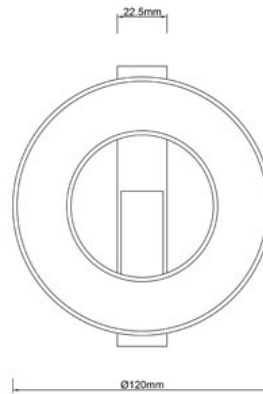

CIRCLE-L12 MAG NETIC MINI 12W 3000K DIF RA90 24V BL

ΚΩΔΙΚΟΣ / CODE

Ξ4010103-039(DALI, Triac, 0/1-10V - External driver)

Ξ4010103-218 (DALI - Internal driver 24VDC)

General information

Application	Indoor / For Magnetic Track
Direction of mounting	Ceiling / Wall
Color	Sandy black
Material	Aluminium
Visible dimensions (Ø×L)	120 × 92mm
IP classification	IP20
Life time	30000 hrs
Warranty	3 years
Origin	China

Illuminant

Output	692Lm
CCT	3000K
LED	SMD LED
CRI	Ra90
Wattage	12W
Voltage	24 VDC
Beam angle	34°
Dimmable option	TRIAC, 0/1-10V, DALI