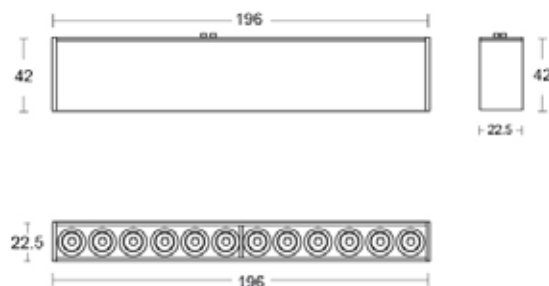

DOT12 MAGNETIC MINI 12W 34D RA90 24V

General information

Application	Indoor / For Magnetic Track
Direction of mounting	Ceiling / Wall
Available colors	Sandy black / Sandy white
Material	Aluminium
Visible dimensions (L×W×H)	196 × 22.5 × 42mm
IP classification	IP20
Life time	30000 hrs
Warranty	3 years
Origin	China

Illuminant

Output	1000Lm
CCT	3000K / 4000K
LED	OSRAM
CRI	Ra90
Wattage	12W
Voltage	24 VDC
Beam angle	34°
Dimmable option	TRIAC, 0/1-10V, DALI

Color	CCT	SKU	
		DALI, Triac, 0/1-10V Dimmable (External driver)	DALI (Internal driver 24VDC)
Sandy black	3000K	≡4010103-012	≡4010103-185
	4000K	≡4010103-083	≡4010103-186
Sandy white	3000K	≡4010103-077	≡4010103-187
	4000K	≡4010103-084	≡4010103-188