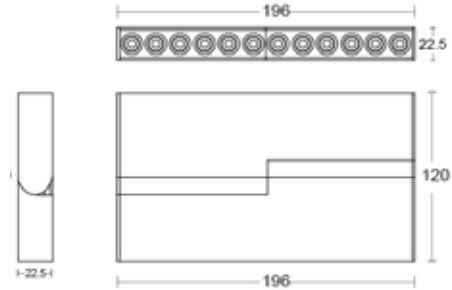

FOLD12 MAGNETIC MINI 16W 34D RA90 24V

General information

Application	Indoor / For Magnetic Track
Direction of mounting	Ceiling / Wall
Available colors	Sandy black / Sandy white
Material	Aluminium
Visible dimensions (L×W×H)	196 × 22.5 × 120mm
IP classification	IP20
Life time	30000 hrs
Warranty	3 years
Origin	China

Illuminant

Output	1000Lm
CCT	3000K / 4000K
LED	OSRAM
CRI	Ra90
Wattage	16W
Voltage	24 VDC
Beam angle	34°
Dimmable option	TRIAC, 0/1-10V, DALI

Color	CCT	SKU	
		DALI, Triac, 0/1-10V Dimmable (External driver)	DALI (Internal driver 24VDC)
Sandy black	3000K	≡4010103-019	≡4010103-199
	4000K	≡4010103-111	≡4010103-200
Sandy white	3000K	≡4010103-020	≡4010103-201