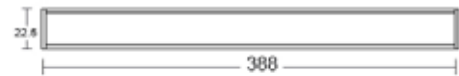

LINEAR40 MAGNETIC MINI 15W DIF 24V

General information

Application	Indoor / For Magnetic Track
Direction of mounting	Ceiling / Wall
Available colors	Sandy black / Sandy white
Material	Aluminium
Visible dimensions (L×W×H)	388 × 22.5 × 42mm
IP classification	IP20
Life time	30000 hrs
Warranty	3 years
Origin	China

Illuminant

Output	600Lm
CCT	3000K / 4000K
LED	SMD LED
CRI	Ra90
Wattage	15W
Voltage	24 VDC
Cover	Diffuse
Dimmable option	TRIAC, 0/1-10V, DALI

Color	CCT	SKU	
		DALI, Triac, 0/1-10V Dimmable (External driver)	DALI (Internal driver 24VDC)
Sandy black	3000K	≡4010103-015	≡4010103-195
	4000K	≡4010103-085	≡4010103-196
Sandy white	3000K	≡4010103-078	≡4010103-197
	4000K	≡4010103-086	≡4010103-198