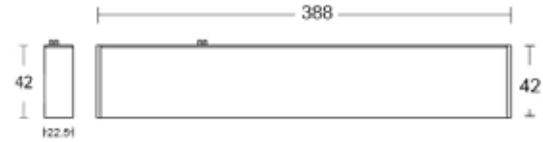

LINEAR40 MAGNETIC MINI 15W DIF 24V

General information

Application	Indoor / For Magnetic Track
Direction of mounting	Ceiling / Wall
Available colors	Sandy black / Sandy white
Material	Aluminium
Visible dimensions (L×W×H)	388 × 22.5 × 42mm
IP classification	IP20
Life time	30000 hrs
Warranty	3 years
Origin	China

Illuminant

Output	600Lm
CCT	3000K / 4000K
LED	SMD LED
CRI	Ra90
Wattage	15W
Voltage	24 VDC
Cover	Diffuse
Dimmable option	TRIAC, 0/1-10V, DALI

Color	CCT	SKU	
		DALI, Triac, 0/1-10V Dimmable (External driver)	DALI (Internal driver 24VDC)
Sandy black	3000K	≡4010103-015	≡4010103-195
	4000K	≡4010103-085	≡4010103-196
Sandy white	3000K	≡4010103-078	≡4010103-197
	4000K	≡4010103-086	≡4010103-198