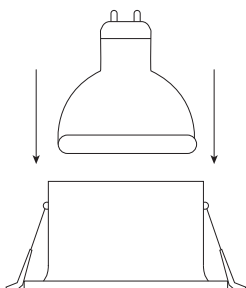

RECESSED DOWNLIGHT R85 GU10 IP65

ΟΔΗΓΙΕΣ ΕΓΚΑΤΑΣΤΑΣΗΣ INSTALLATION INSTRUCTIONS