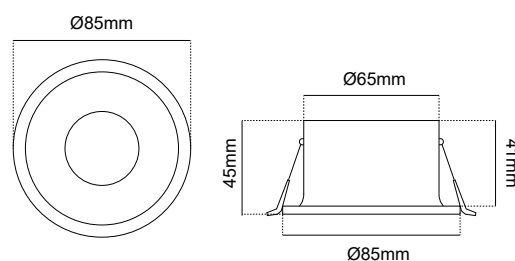

## GENERAL INFORMATION

APPLICATION	Indoor / Outdoor
DIRECTION OF MOUNTING	Ceiling / Wall
MATERIAL	Aluminium
COLOR	Sandy white / Sandy black
IP CLASSIFICATION	IP65
Lamp cap	GU10 (Lamp not included)
RATED VOLTAGE	230V/12V
MAX LAMP POWER	50W
VISIBLE DIMENSIONS (ØxH)	Ø85x45mm
CUT-OUT DIMENSIONS (ØxH)	Ø75x100mm
INSTALLATION	Springs
ORIGIN	China