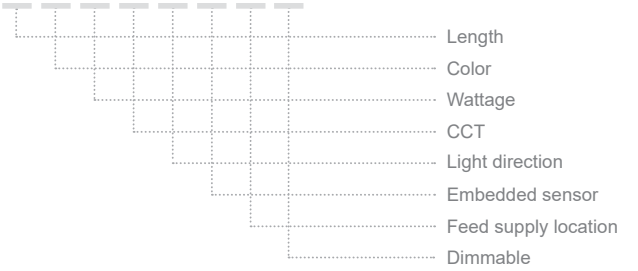

PROFILE DUO WARDROBE

ΠΕΡΙΕΧΟΜΕΝΑ / CONTENTS

Datasheet	1
Manual	3

SKU: WRD25- XX-XX-XX-XX-XX-XX-XX-XX