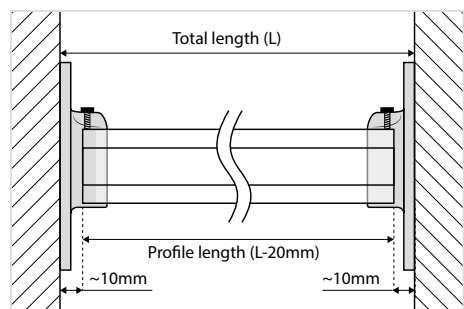

### GENERAL INFORMATION

APPLICATION	Indoor / Surface mounted
DIRECTION OF MOUNTING	Wall
MATERIAL	Aluminium
IP CLASSIFICATION	IP20
VISIBLE DIMENSIONS (Ø×L)	Bases(2): Ø54×15mm   Profile Ø25×Lmm
LIFE TIME	25000 hours
WARRANTY	2 years (9.6W/m)   5 years (6W/m, 12W/m)
ORIGIN	Greece

# PROFILE DUO WARDROBE DATASHEET

SKU: **WRD25-XX-XX-XX-XX-XX-XX-XX-XX**

LENGTH  
COLOR  
WATTAGE  
CCT  
LIGHT DIRECTION  
EMBEDDED SENSOR  
FEED SUPPLY LOCATION  
DIMMABLE

Length*		
50cm (50)	60cm (60)	70cm (70)
80cm (80)	90cm (90)	100cm (100)
110cm (110)	120cm (120)	130cm (130)
140cm (140)	150cm (150)	160cm (160)
170cm (170)	180cm (180)	190cm (190)
200cm (200)		