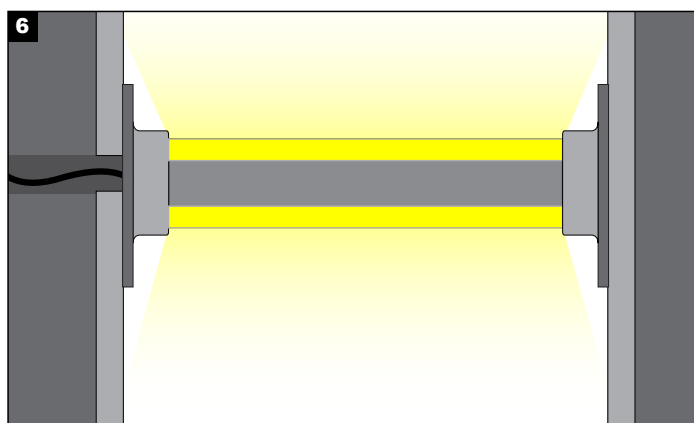

Εφαρμογή στον τοίχο.
Application on the wall.

Το φωτιστικό είναι έτοιμο για χρήση.
The luminaire is ready for use.