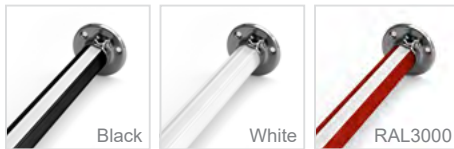

### GENERAL INFORMATION

APPLICATION	Indoor / Surface mounted
DIRECTION OF MOUNTING	Wall
MATERIAL	Aluminium
IP CLASSIFICATION	IP20
VISIBLE DIMENSIONS (Ø×L)	Bases(2): Ø54×15mm   Profile Ø25×Lmm
LIFE TIME	25000 hours
WARRANTY	2 years (9.6W/m)   5 years (6W/m, 12W/m)
ORIGIN	Greece