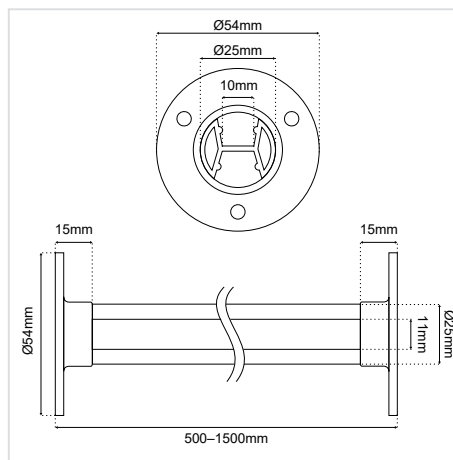

### GENERAL INFORMATION

APPLICATION	Indoor / Surface mounted
DIRECTION OF MOUNTING	Wall
MATERIAL	Aluminium
IP CLASSIFICATION	IP20
VISIBLE DIMENSIONS (Ø×L)	Bases(2): Ø54×15mm   Profile Ø25×Lmm
LIFE TIME	25000 hours
WARRANTY	2 years (9.6W/m)   5 years (6W/m, 12W/m)
ORIGIN	Greece

# PROFILE DUO WARDROBE DATASHEET

SKU: **WRD25-XX-XX-XX-XX-XX-XX-XX-XX**

LENGTH  
COLOR  
WATTAGE  
CCT  
LIGHT DIRECTION  
EMBEDDED SENSOR  
FEED SUPPLY LOCATION  
DIMMABLE

Length*		
50cm (50)	60cm (60)	70cm (70)
80cm (80)	90cm (90)	100cm (100)
110cm (110)	120cm (120)	130cm (130)
140cm (140)	150cm (150)	160cm (160)
170cm (170)	180cm (180)	190cm (190)
200cm (200)		