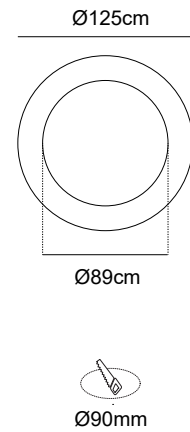

# RECESSED SPOT TRIMLESS GU10 SANDY WHITE

SKU: K1050105-001

## GENERAL INFORMATION

Application	Indoor / Outdoor Recessed
Direction of mounting	Ceiling / Wall
Material	Aluminium
Color	Sandy white
IP Classification	IP54
Lamp cap	GU10 ( <i>Lamp not included</i> )
Max lamp power	50W
Rated Voltage	220-240V
Visible dimensions (Ø×H)	Ø125×55mm
Cut-out dimensions (Ø×H)	Ø90mm
Adjustability	30°
Warranty	2 years