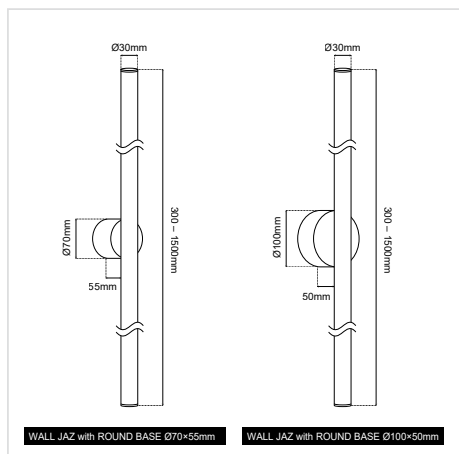

*LENGTH:

30cm	(30cm)
40cm	(40cm)
50cm	(50cm)
60cm	(60cm)
70cm	(70cm)
80cm	(80cm)
90cm	(90cm)
100cm	(100cm)
110cm	(110cm)
120cm	(120cm)
130cm	(130cm)
140cm	(140cm)
150cm	(150cm)

*COLOR:

Anodised	(AN)	
Black	(BL)	
White	(WH)	
Graphite	(GF)	
RAL colors	(RL)	
Patina	(PT)	
No color	(NO)	

Continued on next page →