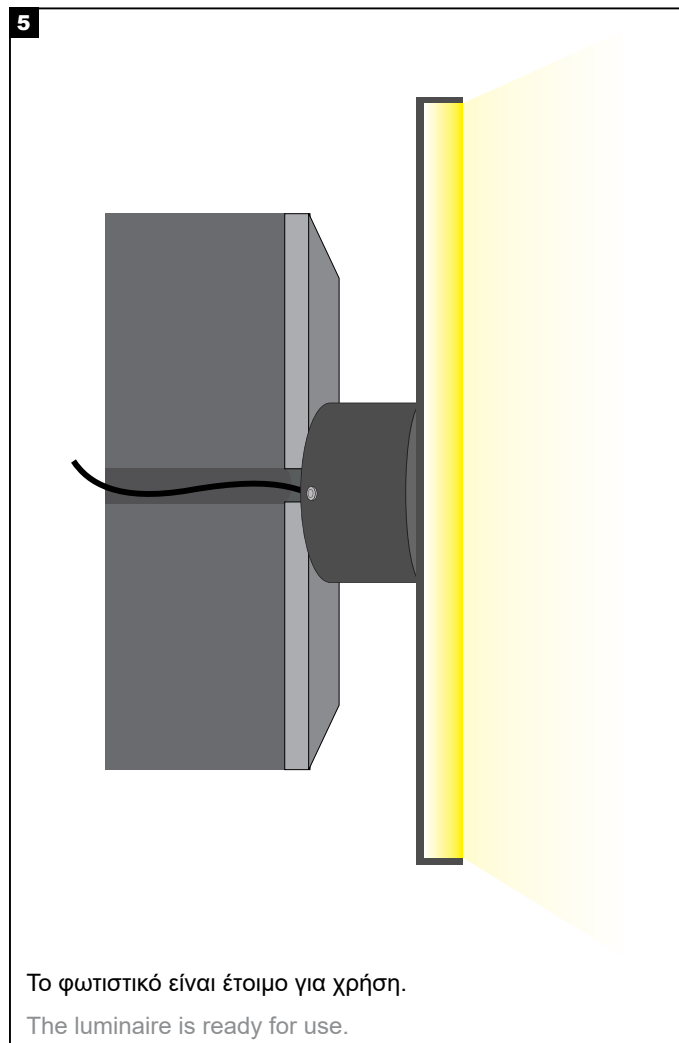

### Wiring Procedure

1. Turn off the main power switch.
2. Connect the luminaires to the power supply unit.
3. Connect the power supply unit to the electrical network.
4. Turn on the main power switch.

**Safety Notice:** Ensure the main power switch is turned off during all maintenance and installation procedures.

**Warning:** Avoid connecting too many luminaires in parallel to a single power supply unit to prevent overloading.

## WALL JAZ ROUND BASE MANUAL

Εφαρμόστε το φωτιστικό στην τοποθετημένη βάση και βιδώστε το πάνω της με δεξιόστροφη περιστροφή μέχρι να σταθεροποιηθεί.

Apply the lamp to the mounted base and tighten it with screws until it is firmly stabilized.