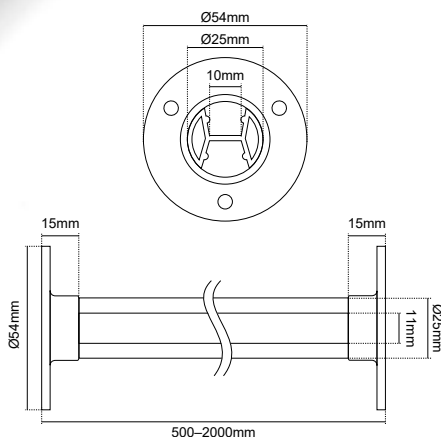

PROFILE DUO WARDROBE SENSOR

SKU: WRD25- XX-XX-XX-XX-XX-XX

- Length
- Wattage
- Light direction
- CCT
- Embedded sensor
- Dimmable

GENERAL INFORMATION

Application	Indoor / Surface mounted
Direction of mounting	Wall
Material	Aluminium
IP Classification	IP20
Visible dimensions (Ø×L)	Ø52 × 500-2000 mm
CRI	Ra80 (9.6W) Ra90+ (6/12W)
Life time	25000 hours
Warranty	2 years (9.6W) 5 years (6/12W)
Origin	Greece

PROFILE DUO WARDROBE SENSOR

Length	Wattage	Light direction	CCT	Embedded sensor	Dimmable
50cm (50)	6W (6W)	One side / Semi-clear (DS) 	2700K (27K)* 	Motion (SM)	Yes (D)
60cm (60)	9.6W (96W)	One side / Diffused (DD) 	3000K (30K) 	Touch (ST)	No (L)
70cm (70)	12W (12W)		4000K (40K) 	None (L)	
80cm (80)		Both sides (DB) 	6000K (60K) 		
90cm (90)					
100cm (100)					
110cm (110)					
120cm (120)					
130cm (130)					
140cm (140)					
150cm (150)					

**Not available in 9.6W*

Δημιουργία Κωδικού προϊόντος / SKU generator

WRD25- length - wattage - light direction - CCT - embedded sensor - dimmable

EXAMPLE:

WRD 25- 50-6W-DS-30K-SM-D

for Wardrobe, 50cm, 6W, one side / semi clear, 3000K, motion sensor, dimmable)