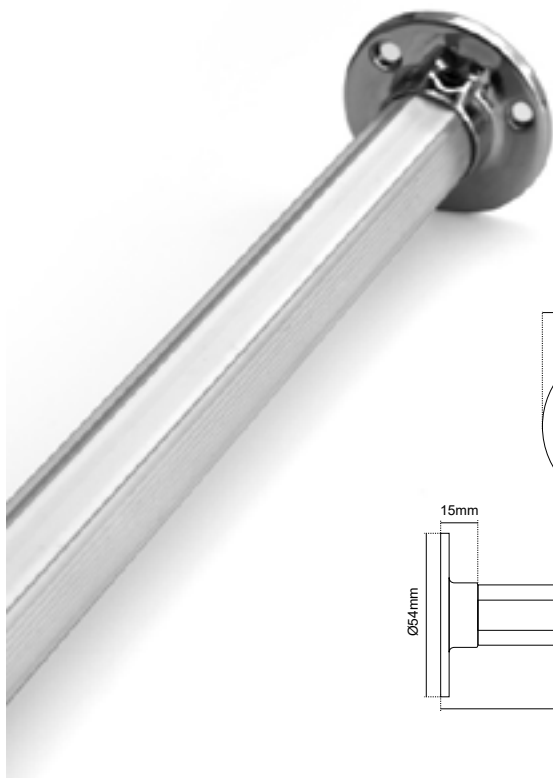

PROFILE DUO WARDROBE SENSOR

SKU: WRD25- XX-XX-XX-XX-XX-XX

- Length
- Wattage
- Light direction
- CCT
- Embedded sensor
- Dimmable

GENERAL INFORMATION

Application	Indoor / Surface mounted
Direction of mounting	Wall
Material	Aluminium
IP Classification	IP20
Visible dimensions (Ø×L)	Ø52 × 500-2000 mm
CRI	Ra80 (9.6W) Ra90+ (6/12W)
Life time	25000 hours
Warranty	2 years (9.6W) 5 years (6/12W)
Origin	Greece

PROFILE DUO WARDROBE SENSOR

Length	Wattage	Light direction	CCT	Embedded sensor	Dimmable
50cm (50)	6W (6W)	One side / Semi-clear (DS) 	2700K (27K)* 	Motion (SM)	Yes (D)
60cm (60)	9.6W (96W)	One side / Diffused (DD) 	3000K (30K) 	Touch (ST)	No (L)
70cm (70)	12W (12W)		4000K (40K) 	None (L)	
80cm (80)		Both sides (DB) 	6000K (60K) 		
90cm (90)					
100cm (100)					
110cm (110)					
120cm (120)					
130cm (130)					
140cm (140)					
150cm (150)					

**Not available in 9.6W*

Δημιουργία Κωδικού προϊόντος / SKU generator

WRD25- length - wattage - light direction - CCT - embedded sensor - dimmable

EXAMPLE:

WRD 25- 50-6W-DS-30K-SM-D

for Wardrobe, 50cm, 6W, one side / semi clear, 3000K, motion sensor, dimmable)