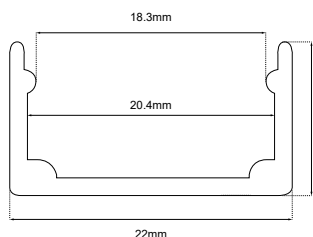

# ALUMINUM PROFILE Π FOR 20×14mm NEON LIGHT 1m

SKU: E9010803-027

Neon Strip  
20×14mm

Max Length  
Μέγιστο μήκος

Available in  
RAL colours  
Διατίθεται σε  
χρώματα RAL

## GENERAL INFORMATION

MATERIAL	Aluminium
APPLICATION	Indoor – outdoor / Surface mounted
DIRECTION OF MOUNTING	Ceiling / Wall
DIMENSIONS (W×H)	22 × 13 mm
MAX LENGTH	6000 mm

## TO BE USED WITH

LED NEON STRIP FLAT SHAPE 20×14 IP67

**3000K**  
SKU:  
E9010805-048

**4000K**  
SKU:  
E9010805-049

**6000K**  
SKU:  
E9010805-050

**RGB**  
SKU:  
E9010805-051

## ALUMINUM PROFILE Π FOR 20×14mm NEON LIGHT 1m