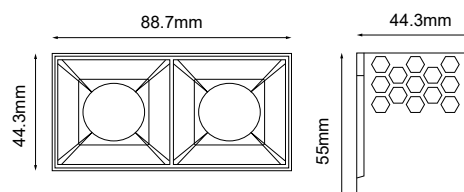

DOT2 MODULE 2×4W 3000K CRI90 DALI WHITE

SKU: AH010104-001

GENERAL INFORMATION

APPLICATION	For TRIMLESS FRAME
DIRECTION OF MOUNTING	Ceiling
MATERIAL	Aluminium / PC
COLOR	White
VISIBLE DIMENSIONS (H×W×L)	55 × 44.3 × 88.7 mm
LIFE TIME	50000 hours
WARRANTY	3 years
ORIGIN	China

ILLUMINANT

WATTAGE	2 × 4W
VOLTAGE	230V
LED	SMD
CCT	3000K
CRI	Ra>90
BEAM ANGLE	24D / 36D / 50D
LUMINOUS FLUX	82.5Lm/W
IP RATING	IP20
IK RATING	IK06
DIMMABLE	DALI

TO BE USED WITH

DOT2 MODULE 2×4W 3000K CRI90 DALI WHITE