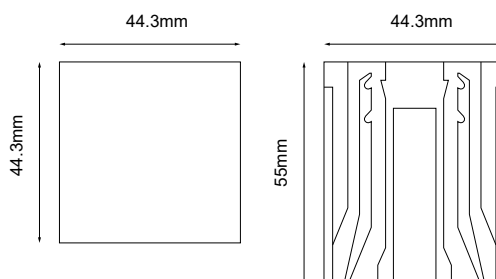

EMPTY MODULE COVER WITHOUT LIGHT

SKU: AH010104-006

GENERAL INFORMATION

APPLICATION	For TRIMLESS FRAME
DIRECTION OF MOUNTING	Ceiling
MATERIAL	PC
COLOR	White
VISIBLE DIMENSIONS (H×W×L)	55 × 44.3 × 44.3 mm
ORIGIN	China

TO BE USED WITH

 <p>Trimless Frame for 1 Module AH010104-003</p>	 <p>Trimless Frame for 2 Modules AH010104-002</p>	 <p>Trimless Frame for 3 Modules AH010104-004</p>	 <p>Trimless Frame for 4 Modules AH010104-007</p>
---	--	--	--