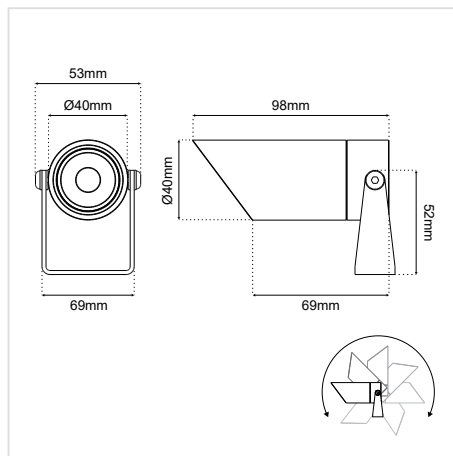

### GENERAL INFORMATION

APPLICATION	Outdoor / Surface mounted
DIRECTION OF MOUNTING	Ceiling / Wall / Ground
VISIBLE DIMENSIONS (Ø×L)	Ø40 × 98 mm
INCL. CABLE	Yes
ELECTRIC GEAR	Not included
LIFE TIME	50000 hours
WARRANTY	3–5 years (*5 years upon request)
ORIGIN	Greece