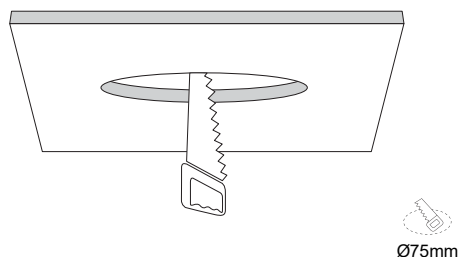

MINUS R75 12W 36D 3000K RA90 WHITE BLACK 230V DALI

SKU: AH010104-012

Ø83mm

70mm

Ø183mm

Ø75mm

GENERAL INFORMATION

APPLICATION	Indoor, recessed
DIRECTION OF MOUNTING	Ceiling
MATERIAL	Aluminium
COLOR	White body / Black chrome reflector
VISIBLE DIMENSIONS (Ø×L)	83× 183 mm
CUT-OUT DIMENSIONS (Ø)	7 mm
IP RATING	IP20
LED	Bridgelux
WATTAGE	5W
VOLTAGE	220VAC
CCT	3000K
CRI	Ra >90
BEAM ANGLE	36D
DIMMABLE	DALI
ORIGIN	China

MINUS R75 12W 36D 3000K RA90 WHITE BLACK 230V DALI

ΟΔΗΓΙΕΣ ΕΓΚΑΤΑΣΤΑΣΗΣ INSTALLATION INSTRUCTIONS

1.

2.

3.

Τρυπήστε την οροφή σύμφωνα με τις αναγραφόμενες διαστάσεις κοπής.

Drill the roof according to the indicated cutting dimensions