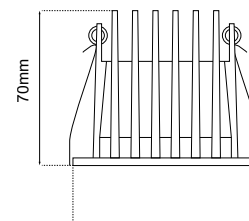

MINUS R75 12W 36D 3000K RA90 WHITE BLACK 230V DALI

SKU: AH010104-012

Ø83mm

70mm

Ø183mm

Ø75mm

GENERAL INFORMATION

APPLICATION	Indoor, recessed
DIRECTION OF MOUNTING	Ceiling
MATERIAL	Aluminium
COLOR	White body / Black chrome reflector
VISIBLE DIMENSIONS (Ø×L)	83× 183 mm
CUT-OUT DIMENSIONS (Ø)	7 mm
IP RATING	IP20
LED	Bridgelux
WATTAGE	5W
VOLTAGE	220VAC
CCT	3000K
CRI	Ra >90
BEAM ANGLE	36D
DIMMABLE	DALI
ORIGIN	China

MINUS R75 12W 36D 3000K RA90 WHITE BLACK 230V DALI

ΟΔΗΓΙΕΣ ΕΓΚΑΤΑΣΤΑΣΗΣ INSTALLATION INSTRUCTIONS

1.

2.

3.

Τρυπήστε την οροφή σύμφωνα με τις αναγραφόμενες διαστάσεις κοπής.

Drill the roof according to the indicated cutting dimensions